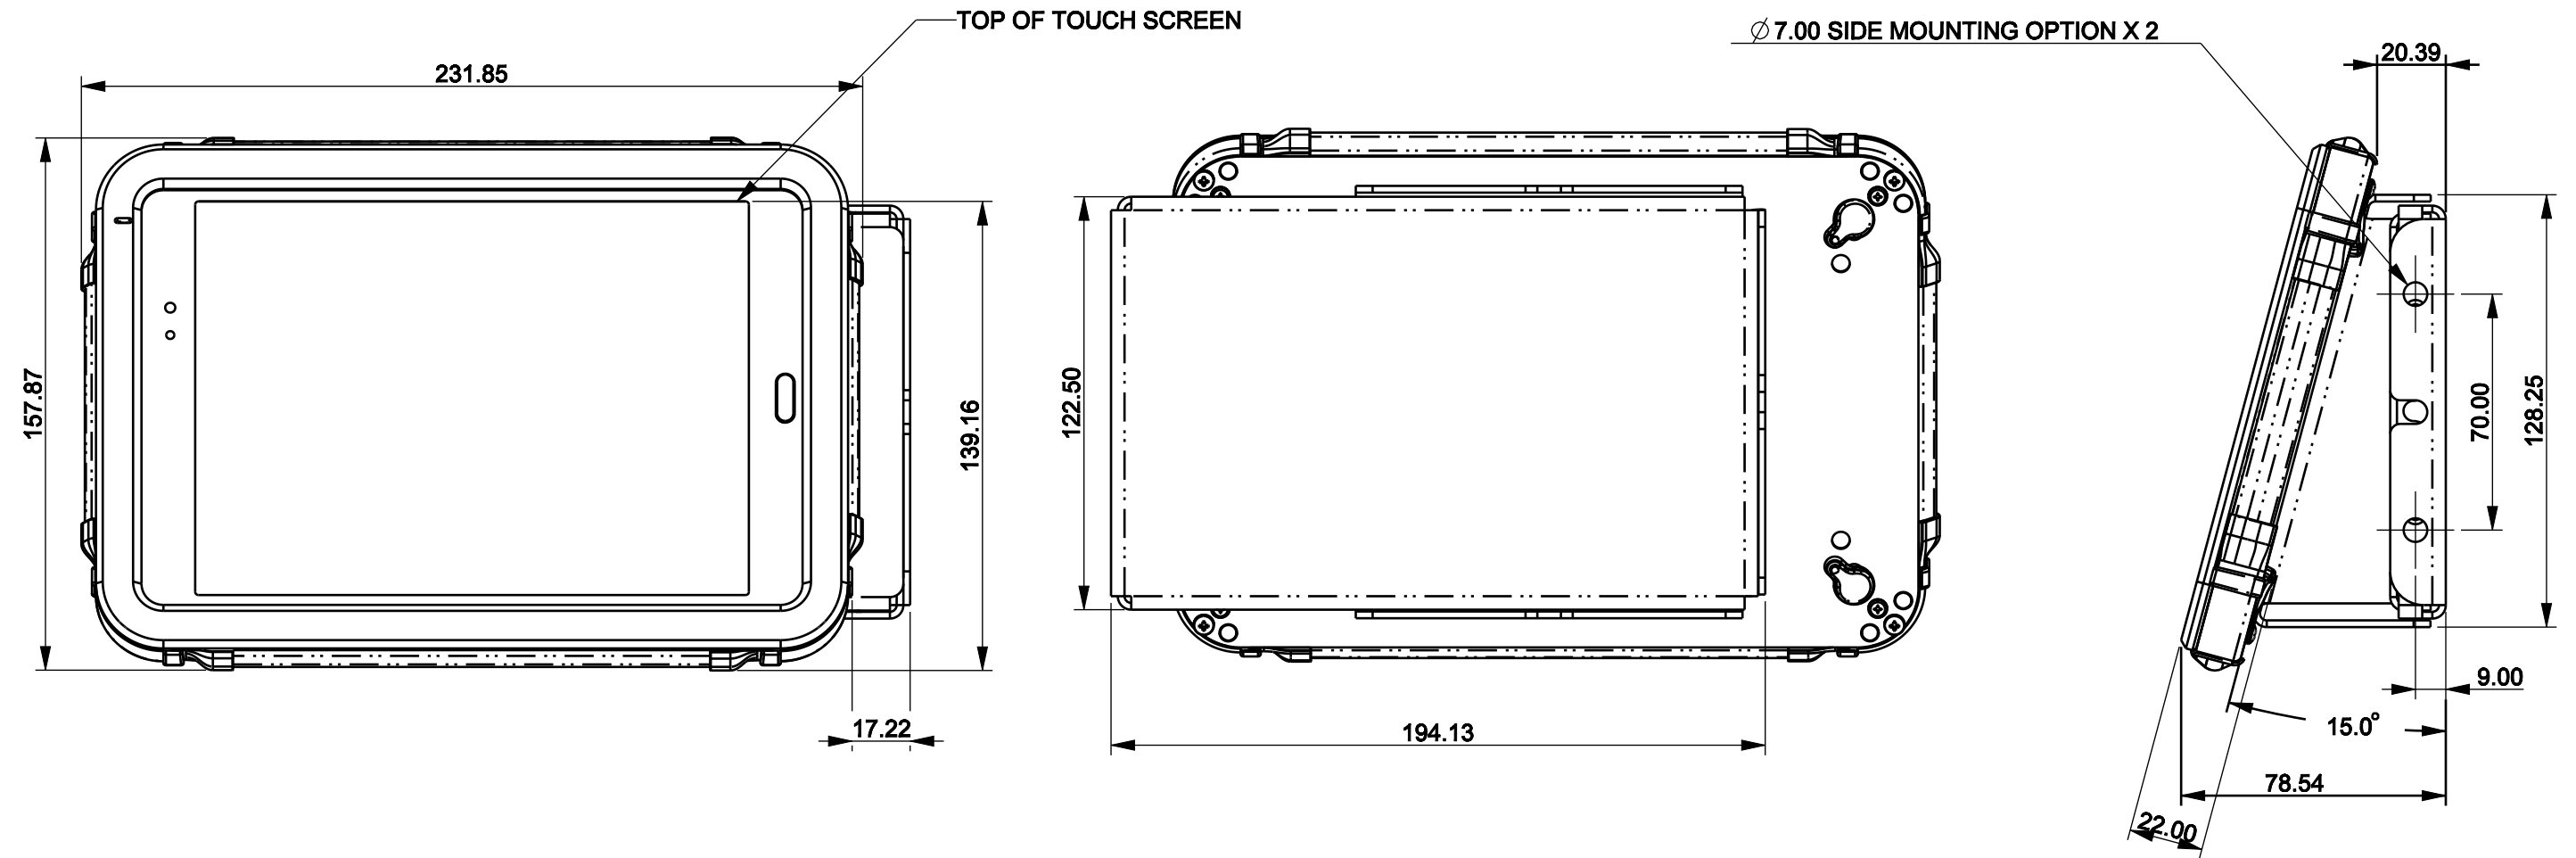

REVISIONS				
ZONE	REV	DESCRIPTION	DATE	APPROVED
			2020-06-02	

ITEM	DESCRIPTION	PART NUMBER	QTY
3	BRACKET, SIDE MULLION, W COVER	273-0040	1
2	BRACKET, 15 DEGREES MOUNT,	273-0022-000	1
1		580-SUB-ASSM	1

UNLESS OTHERWISE SPECIFIED DIMENSIONS ARE IN MM. TOLERANCES ARE: MILLIMETERS ANGLES X± 1.0 MM ± 0.5 .XX± 0.50 MM .XX± 0.25 MM NOTE: .XXX± 0.125MM INCHES=MM/25.4		- DO NOT SCALE DRAWING -			
APPROVALS		DATE			
DRAWN BY				<b>VISUALTARGET 8" SAMSUNG T350, 4 LIGHTS 15 DEGREE, SIDE MOUNT</b>	
CHECKED					
ENGINEER					
FINISH		MATERIAL		SIZE	MODEL NUMBER
				B	580-1111-100-SIDEMOUNT
		REMOVE ALL BURRS & SHARP CORNERS		MASS	SCALE
				0.877	0.500
				SHEET	SHEET 1 OF 1