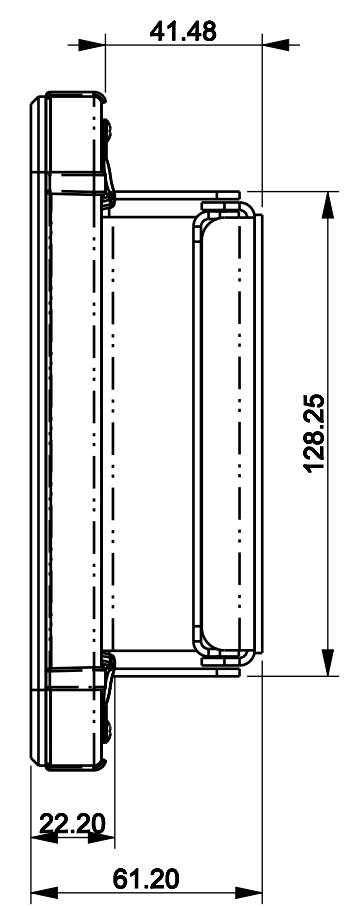

REVISIONS				
ZONE	REV	DESCRIPTION	DATE	APPROVED
			2020-06-02	

ITEM	DESCRIPTION	PART NUMBER	QTY
3	BRACKET, REAR-OFFSET,	273-0041	1
2		586-0000-000	1
1		273-0028	1

UNLESS OTHERWISE SPECIFIED
DIMENSIONS ARE IN MM.
TOLERANCES ARE:
MILLIMETERS ANGLES
X ± 1.0 MM ± 0.5
.X ± 0.50 MM
.XX ± 0.25 MM NOTE:
.XXX ± 0.125MM INCHES=MM/25.4

- DO NOT SCALE DRAWING -

APPROVALS	DATE
DRAWN BY	
CHECKED	
ENGINEER	
MATERIAL	
REMOVE ALL BURRS & SHARP CORNERS	

MagTarget

**VISUALTARGET 10" SAMSUNG T580/590,
0 LIGHTS, 0 DEGREE, REAR OFFSET MOUNT**

SIZE B	MODEL NUMBER	DWG NO. 586-0000-000-REAROFFSET	REV
MASS 0.978	SCALE 0.500	SHEET SHEET 1 OF 1	