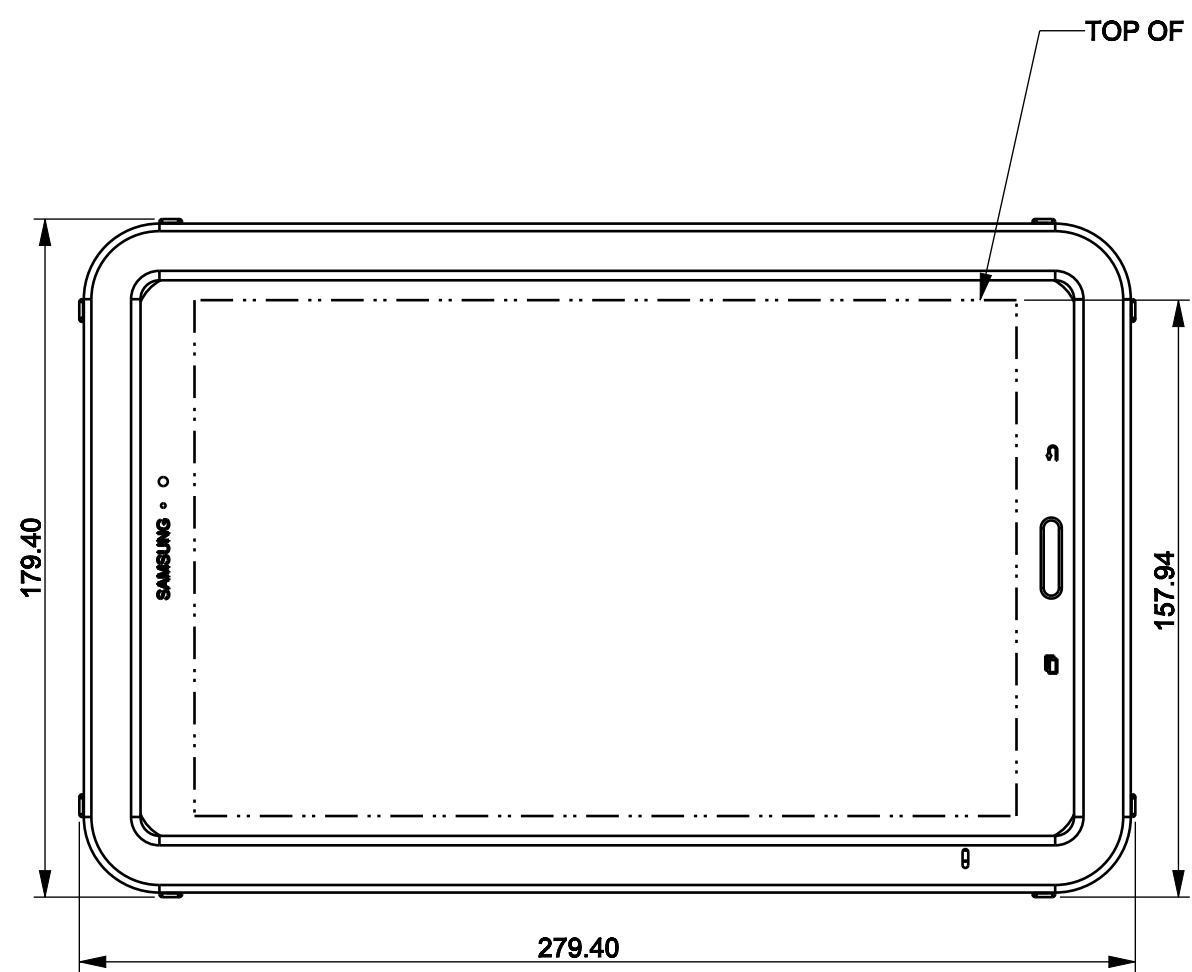

REVISIONS				
ZONE	REV	DESCRIPTION	DATE	APPROVED
			2020-06-02	

ITEM	DESCRIPTION	PART NUMBER	QTY
3	BRACKET, REAR-OFFSET,	273-0041	1
2		586-0000-000	1
1		273-0028	1

UNLESS OTHERWISE SPECIFIED
DIMENSIONS ARE IN MM.
TOLERANCES ARE:
MILLIMETERS ANGLES
X ± 1.0 MM ± 0.5
.X ± 0.50 MM
.XX ± 0.25 MM NOTE:
.XXX ± 0.125MM INCHES=MM/25.4

- DO NOT SCALE DRAWING -

APPROVALS	DATE
DRAWN BY	
CHECKED	
ENGINEER	
MATERIAL	
REMOVE ALL BURRS & SHARP CORNERS	

MagTarget

**VISUALTARGET 10" SAMSUNG T580/590,
0 LIGHTS, 0 DEGREE, REAR OFFSET MOUNT**

SIZE B	MODEL NUMBER	DWG NO. 586-0000-000-REAROFFSET	REV
MASS 0.978	SCALE 0.500	SHEET SHEET 1 OF 1	