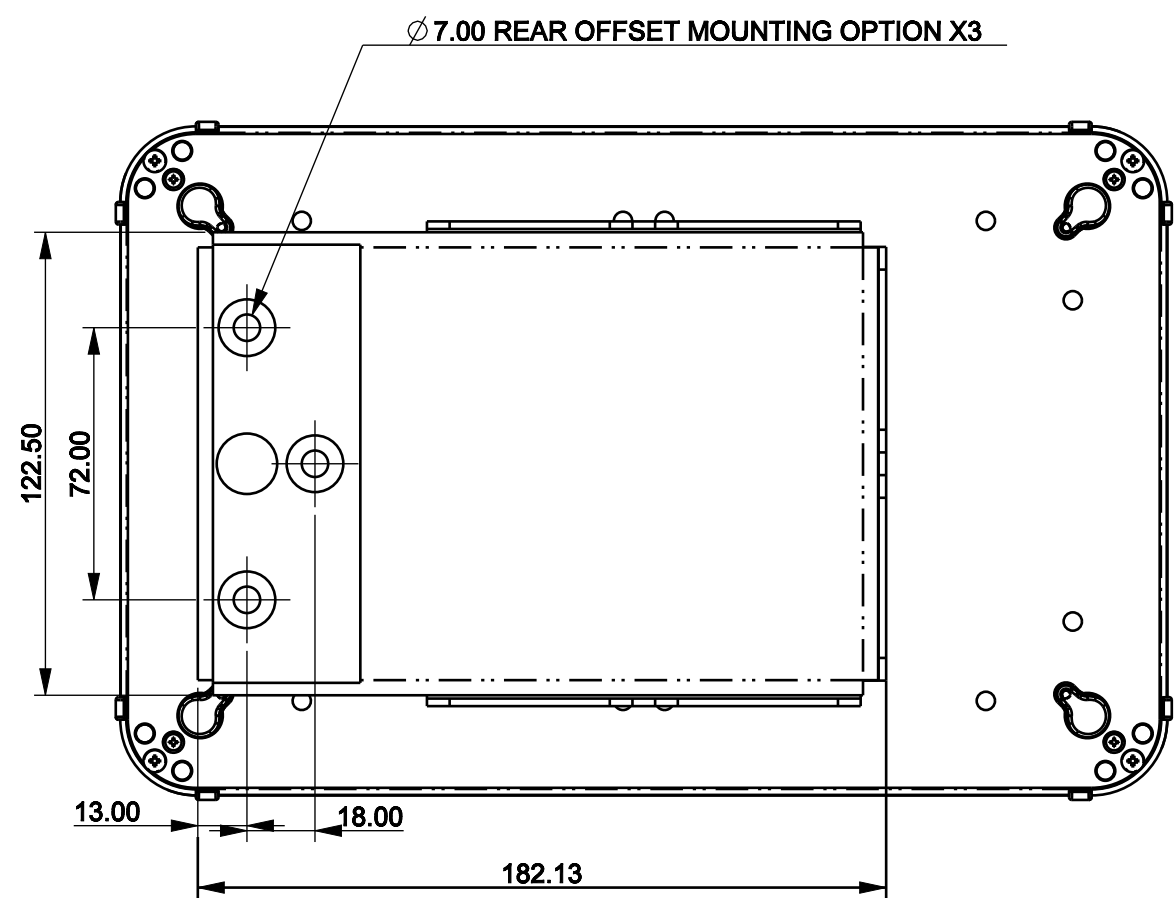

REVISIONS				
ZONE	REV	DESCRIPTION	DATE	APPROVED
			2020-06-02	

ITEM	DESCRIPTION	PART NUMBER	QTY
3	BRACKET, REAR-OFFSET,	273-0041	1
2		586-0000-000	1
1		273-0028	1

UNLESS OTHERWISE SPECIFIED
DIMENSIONS ARE IN MM.
TOLERANCES ARE:
MILLIMETERS ANGLES
X ± 1.0 MM ± 0.5
.X ± 0.50 MM
.XX ± 0.25 MM NOTE:
.XXX ± 0.125MM INCHES=MM/25.4

- DO NOT SCALE DRAWING -

APPROVALS	DATE
DRAWN BY	
CHECKED	
ENGINEER	
MATERIAL	
REMOVE ALL BURRS & SHARP CORNERS	

MagTarget

**VISUALTARGET 10" SAMSUNG T580/590,
0 LIGHTS, 0 DEGREE, REAR OFFSET MOUNT**

SIZE B	MODEL NUMBER	DWG NO. 586-0000-000-REAROFFSET	REV
MASS 0.978	SCALE 0.500	SHEET SHEET 1 OF 1	