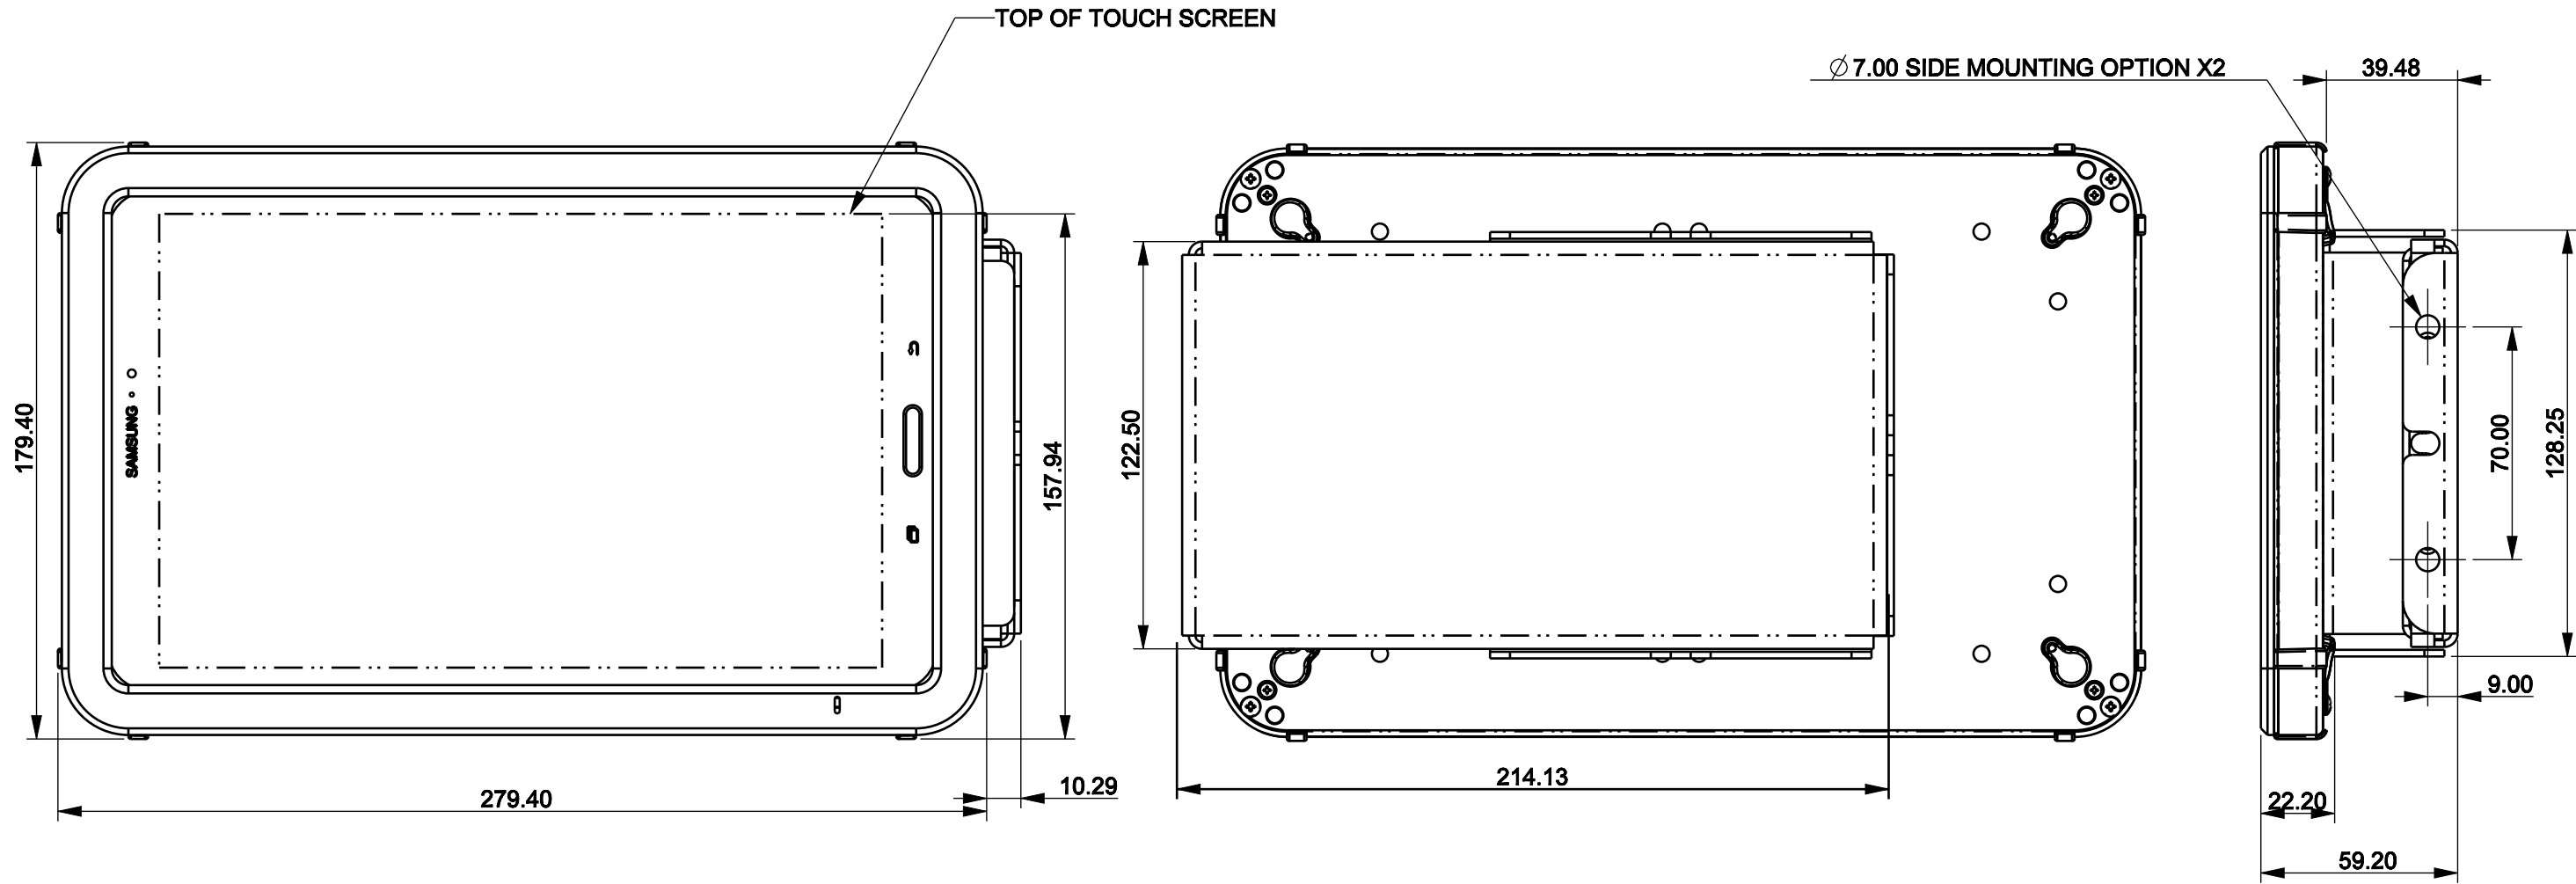

REVISIONS				
ZONE	REV	DESCRIPTION	DATE	APPROVED
			2020-06-02	

3	BRACKET, SIDE MULLION, W COVER	273-0042	1
2		586-0000-000	1
1		273-0028	1
ITEM	DESCRIPTION	PART NUMBER	QTY

UNLESS OTHERWISE SPECIFIED
DIMENSIONS ARE IN MM.
TOLERANCES ARE:
MILLIMETERS ANGLES
X ± 1.0 MM ± 0.5
.X ± 0.50 MM
.XX ± 0.25 MM
.XXX ± 0.125MM
NOTE:
INCHES=MM/25.4

- DO NOT SCALE DRAWING -

APPROVALS	DATE
DRAWN BY	
CHECKED	
ENGINEER	

**VISUALTARGET 10" SAMSUNG T580/590,
0 LIGHTS, 0 DEGREE, SIDE MOUNT**

FINISH	MATERIAL	SIZE B	MODEL NUMBER	DWG NO. 586-0000-000-SIDEMOUNT	REV
REMOVE ALL BURRS & SHARP CORNERS	MASS 0.986	SCALE 0.500	SHEET SHEET 1 OF 1		