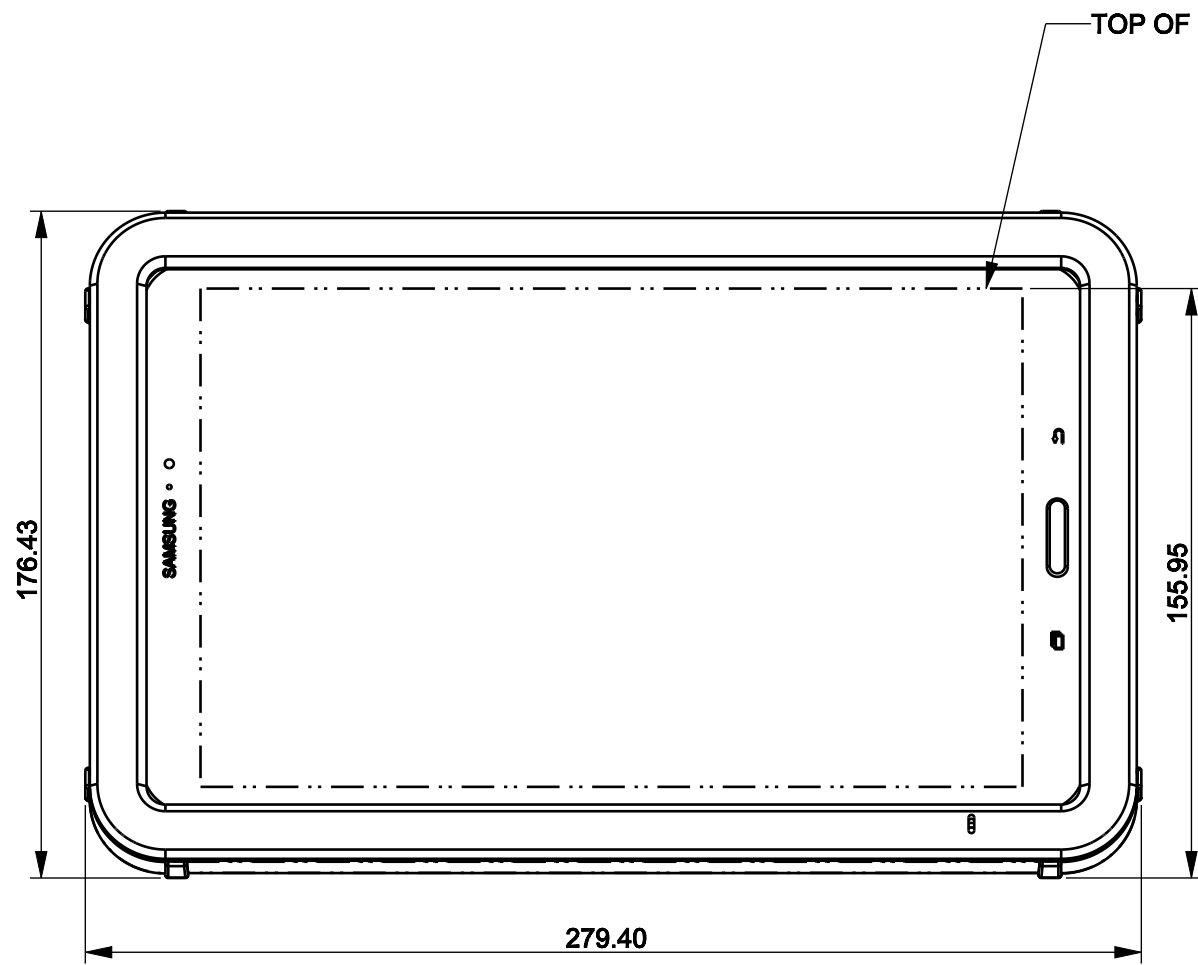

REVISIONS				
ZONE	REV	DESCRIPTION	DATE	APPROVED
			2020-06-02	

ITEM	DESCRIPTION	PART NUMBER	QTY
3	BRACKET, REAR-OFFSET,	273-0041	1
2	BRACKET, 15 DEGREES MOUNT,	273-0022-000	1
1		586-0000-000	1

UNLESS OTHERWISE SPECIFIED DIMENSIONS ARE IN MM. TOLERANCES ARE: MILLIMETERS ANGLES X ± 1.0 MM ± 0.5 .X ± 0.50 MM .XX ± 0.25 MM .XXX ± 0.125MM		- DO NOT SCALE DRAWING -	
FINISH		APPROVALS	DATE
REMOVE ALL BURRS & SHARP CORNERS		CHECKED	ENGINEER
		MATERIAL	

MagTarget

**VISUALTARGET 10" SAMSUNG T580/590,
0 LIGHTS, 15 DEGREE, REAR OFFSET MOUNT**

SIZE B	MODEL NUMBER	DWG NO. 586-0000-100-REAROFFSET	REV
MASS 0.978	SCALE 0.500	SHEET SHEET 1 OF 1	