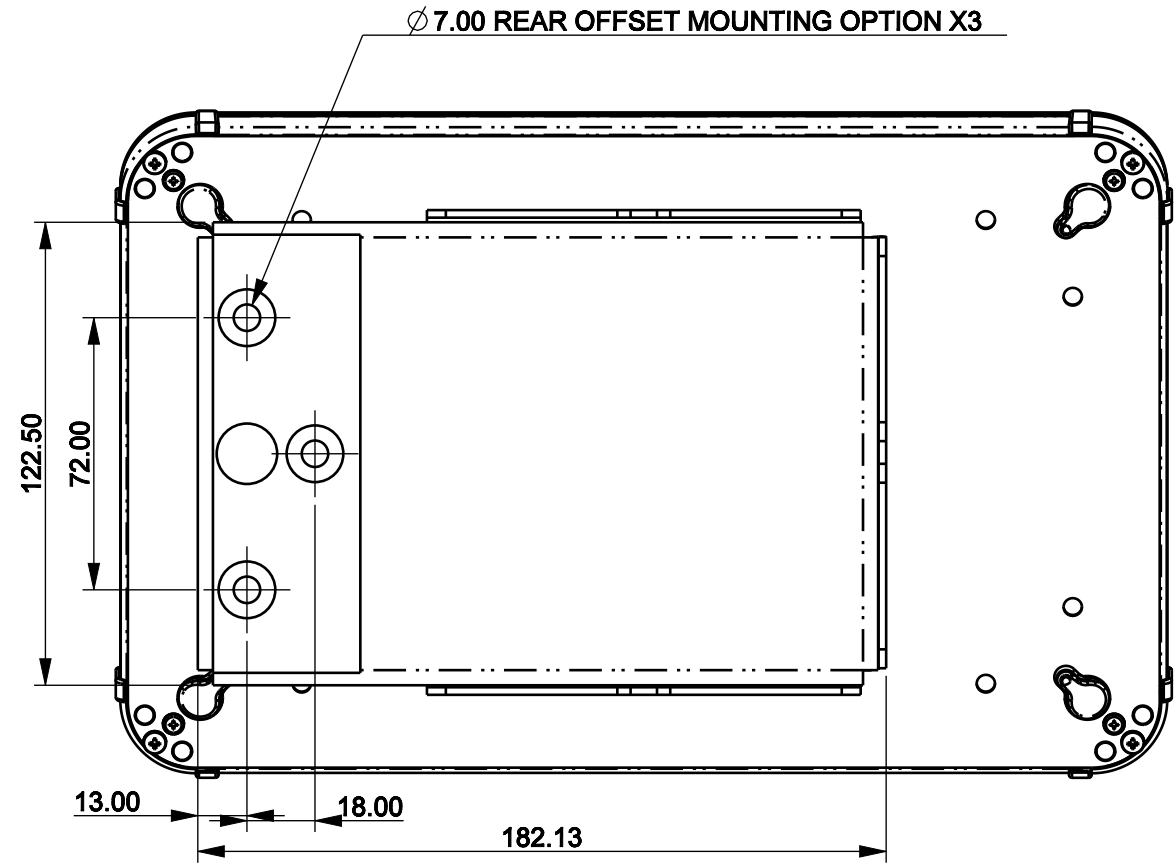

REVISIONS				
ZONE	REV	DESCRIPTION	DATE	APPROVED
			2020-06-02	

ITEM	DESCRIPTION	PART NUMBER	QTY
3	BRACKET, REAR-OFFSET,	273-0041	1
2	BRACKET, 15 DEGREES MOUNT,	273-0022-000	1
1		586-0000-000	1

UNLESS OTHERWISE SPECIFIED DIMENSIONS ARE IN MM. TOLERANCES ARE: MILLIMETERS ANGLES X ± 1.0 MM ± 0.5 .X ± 0.50 MM .XX ± 0.25 MM .XXX ± 0.125MM		- DO NOT SCALE DRAWING -	
FINISH		APPROVALS	DATE
REMOVE ALL BURRS & SHARP CORNERS		CHECKED	ENGINEER
		MATERIAL	

MagTarget

**VISUALTARGET 10" SAMSUNG T580/590,
0 LIGHTS, 15 DEGREE, REAR OFFSET MOUNT**

SIZE B	MODEL NUMBER	DWG NO. 586-0000-100-REAROFFSET	REV
MASS 0.978	SCALE 0.500	SHEET SHEET 1 OF 1	