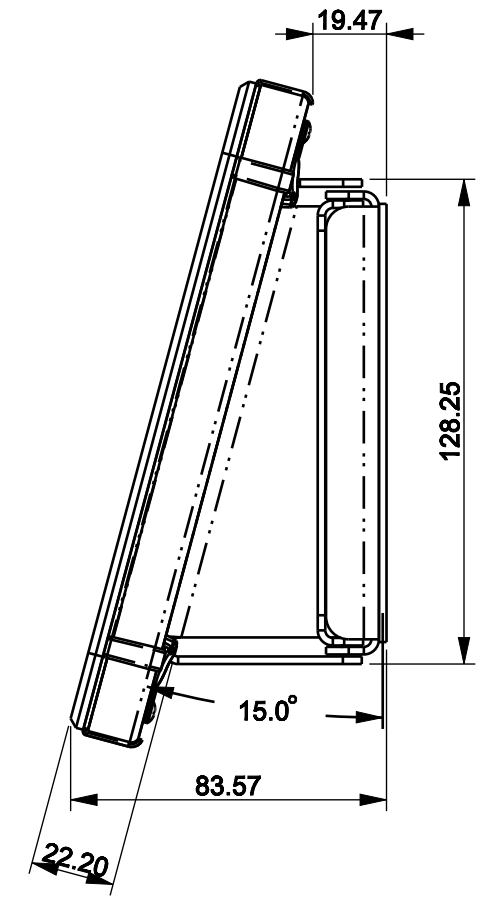

REVISIONS				
ZONE	REV	DESCRIPTION	DATE	APPROVED
			2020-06-02	

ITEM	DESCRIPTION	PART NUMBER	QTY
3	BRACKET, REAR-OFFSET,	273-0041	1
2	BRACKET, 15 DEGREES MOUNT,	273-0022-000	1
1		586-0000-000	1

UNLESS OTHERWISE SPECIFIED DIMENSIONS ARE IN MM. TOLERANCES ARE: MILLIMETERS ANGLES X ± 1.0 MM ± 0.5 .X ± 0.50 MM .XX ± 0.25 MM .XXX ± 0.125MM		- DO NOT SCALE DRAWING -	
FINISH		APPROVALS	DATE
REMOVE ALL BURRS & SHARP CORNERS		CHECKED	ENGINEER
		MATERIAL	

MagTarget

**VISUALTARGET 10" SAMSUNG T580/590,
0 LIGHTS, 15 DEGREE, REAR OFFSET MOUNT**

SIZE B	MODEL NUMBER	DWG NO. 586-0000-100-REAROFFSET	REV
MASS 0.978	SCALE 0.500	SHEET SHEET 1 OF 1	