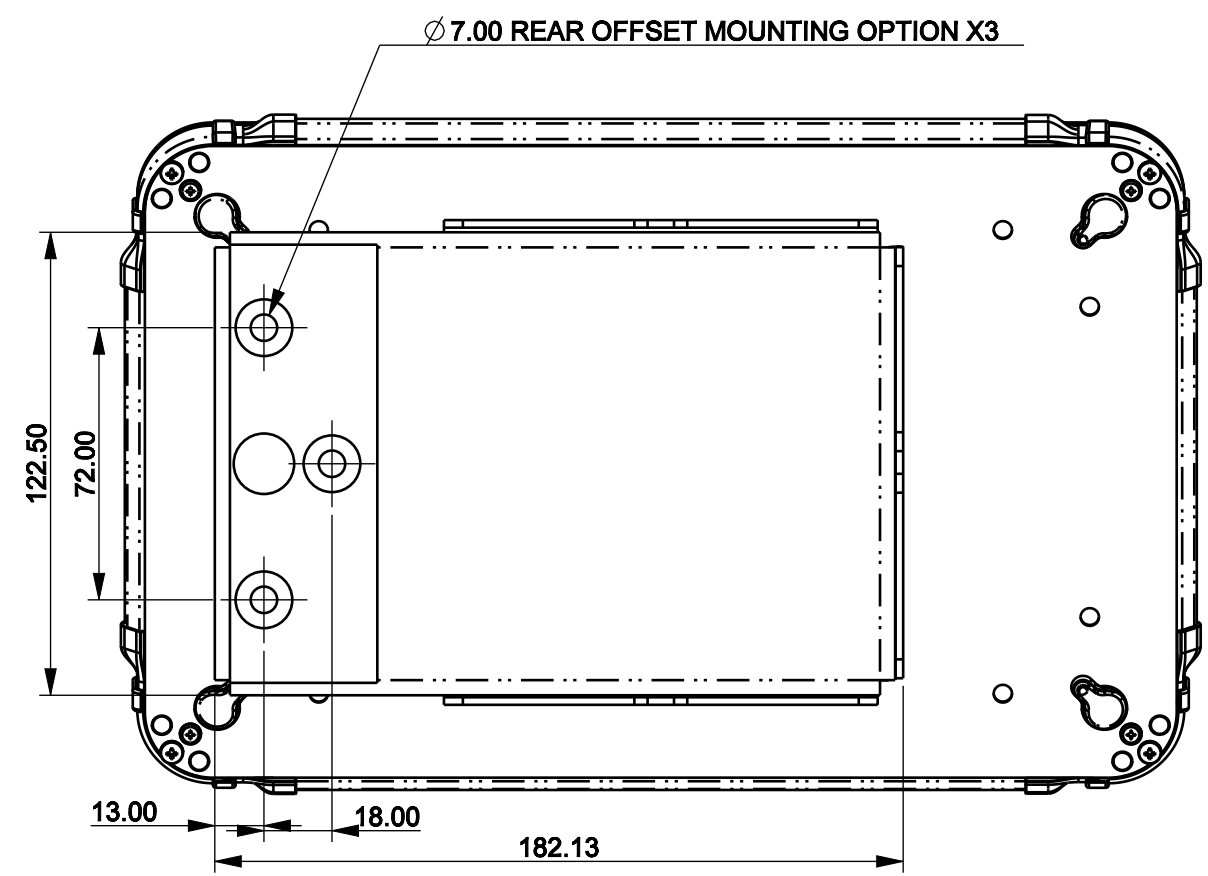

REVISIONS				
ZONE	REV	DESCRIPTION	DATE	APPROVED
			2020-06-02	

ITEM	DESCRIPTION	PART NUMBER	QTY
3	BRACKET, REAR-OFFSET,	273-0041	1
2	BRACKET, 15 DEGREES MOUNT,	273-0022-000	1
1		586-0000-000	1

UNLESS OTHERWISE SPECIFIED DIMENSIONS ARE IN MM. TOLERANCES ARE: MILLIMETERS ANGLES X± 1.0 MM ± 0.5 .X± 0.50 MM .XX± 0.25 MM .XXX± 0.125MM		- DO NOT SCALE DRAWING -	
FINISH		APPROVALS	DATE
		DRAWN BY	
		CHECKED	
		ENGINEER	
		MATERIAL	
REMOVE ALL BURRS & SHARP CORNERS		SIZE B	MODEL NUMBER
		MASS 0.985	DWG NO. 586-1111-100-REAROFFSET
		SCALE 0.500	REV
		SHEET SHEET 1 OF 1	

MagTarget

**VISUALTARGET 10" SAMSUNG T580/590,
4 LIGHTS, 15 DEGREE, REAR OFFSET MOUNT**

D

D

C

B

A

4

3

2

1

4

3

2

1