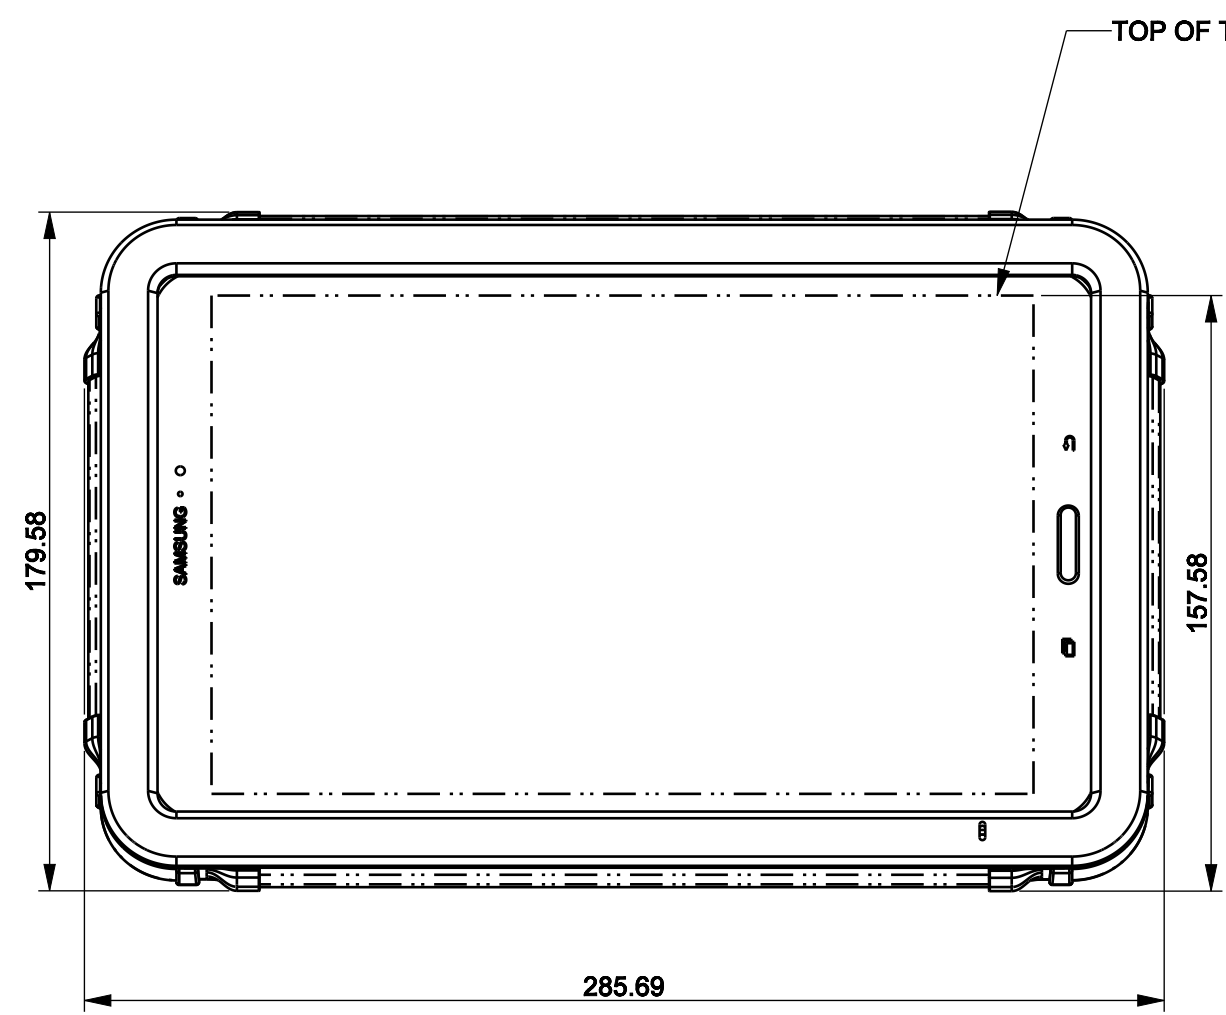

REVISIONS				
ZONE	REV	DESCRIPTION	DATE	APPROVED
			2020-06-02	

ITEM	DESCRIPTION	PART NUMBER	QTY
3	BRACKET, REAR-OFFSET,	273-0041	1
2	BRACKET, 15 DEGREES MOUNT,	273-0022-000	1
1		586-0000-000	1

UNLESS OTHERWISE SPECIFIED DIMENSIONS ARE IN MM. TOLERANCES ARE: MILLIMETERS ANGLES X± 1.0 MM ± 0.5 .X± 0.50 MM .XX± 0.25 MM .XXX± 0.125MM		- DO NOT SCALE DRAWING -	
FINISH		APPROVALS	DATE
		DRAWN BY	
		CHECKED	
		ENGINEER	
		MATERIAL	
REMOVE ALL BURRS & SHARP CORNERS		SIZE B	MODEL NUMBER
		MASS 0.985	DWG NO. 586-1111-100-REAROFFSET
		SCALE 0.500	REV
		SHEET SHEET 1 OF 1	

MagTarget

**VISUALTARGET 10" SAMSUNG T580/590,
4 LIGHTS, 15 DEGREE, REAR OFFSET MOUNT**

D

D

C

B

A

4