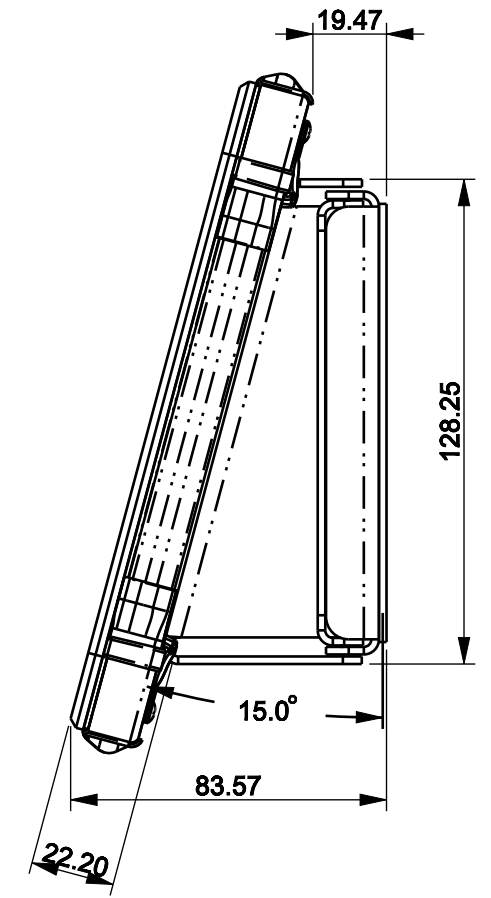

REVISIONS				
ZONE	REV	DESCRIPTION	DATE	APPROVED
			2020-06-02	

ITEM	DESCRIPTION	PART NUMBER	QTY
3	BRACKET, REAR-OFFSET,	273-0041	1
2	BRACKET, 15 DEGREES MOUNT,	273-0022-000	1
1		586-0000-000	1

UNLESS OTHERWISE SPECIFIED DIMENSIONS ARE IN MM. TOLERANCES ARE: MILLIMETERS ANGLES X± 1.0 MM ± 0.5 .X± 0.50 MM .XX± 0.25 MM .XXX± 0.125MM		- DO NOT SCALE DRAWING -	
FINISH		APPROVALS	DATE
		DRAWN BY	
		CHECKED	
		ENGINEER	
		MATERIAL	
REMOVE ALL BURRS & SHARP CORNERS		SIZE B	MODEL NUMBER
		MASS 0.985	DWG NO. 586-1111-100-REAROFFSET
		SCALE 0.500	REV
		SHEET SHEET 1 OF 1	

MagTarget

**VISUALTARGET 10" SAMSUNG T580/590,
4 LIGHTS, 15 DEGREE, REAR OFFSET MOUNT**

D

D

C

B

A

4

3

2

1

4

3

2

1