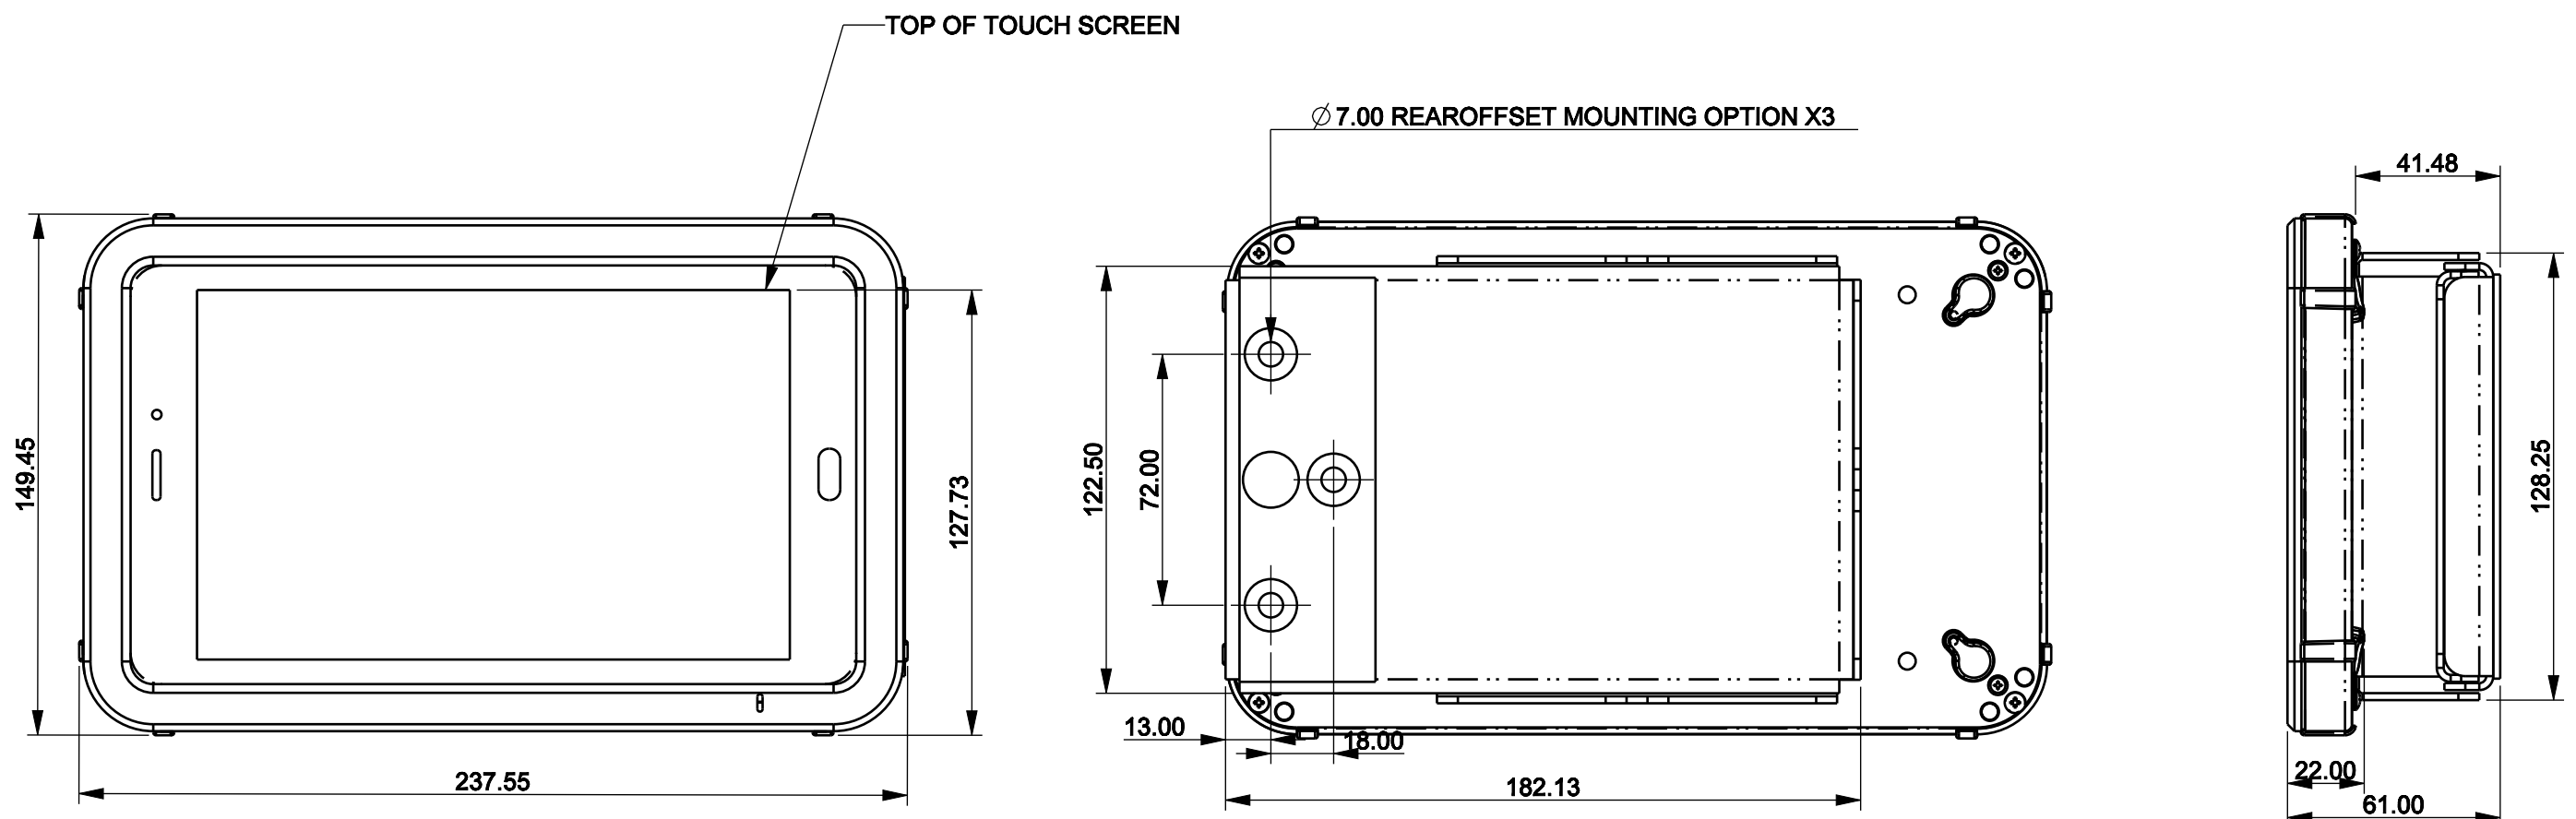

REVISIONS				
ZONE	REV	DESCRIPTION	DATE	APPROVED
			2020-06-02	

ITEM	DESCRIPTION	PART NUMBER	QTY
3	BRACKET, REAR-OFFSET,	273-0041	1
2		587-SUB-ASSM	1
1		273-0028	1

UNLESS OTHERWISE SPECIFIED DIMENSIONS ARE IN MM. TOLERANCES ARE: MILLIMETERS ANGLES X ± 1.0 MM ± 0.5 .X ± 0.50 MM .XX ± 0.25 MM .XXX ± 0.125MM		- DO NOT SCALE DRAWING -			
FINISH		APPROVALS	DATE		
REMOVE ALL BURRS & SHARP CORNERS		DRAWN BY	CHECKED	VISUALTARGET 8" SAMSUNG T380, 0 LIGHTS, 0 DEGREE, REAR OFFSET MOUNT	
		ENGINEER			
		MATERIAL		SIZE	MODEL NUMBER
				B	
				DWG NO.	REV
				587-0000-000-REAROFFSET	
		MASS	SCALE	SHEET	
		1.114	0.500	SHEET 1 OF 1	