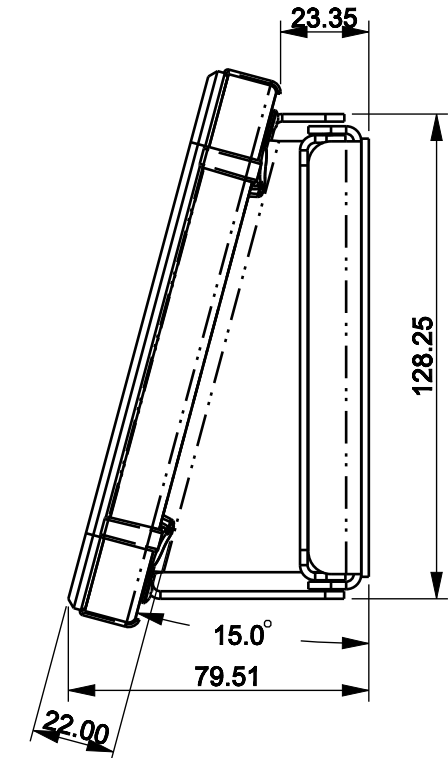

REVISIONS				
ZONE	REV	DESCRIPTION	DATE	APPROVED
			2020-06-02	

ITEM	DESCRIPTION	PART NUMBER	QTY
3	BRACKET, REAR-OFFSET,	273-0041	1
2	BRACKET, 15 DEGREES MOUNT,	273-0022-000	1
1		587-SUB-ASSM	1

UNLESS OTHERWISE SPECIFIED DIMENSIONS ARE IN MM. TOLERANCES ARE: MILLIMETERS ANGLES X ± 1.0 MM ± 0.5 .XX ± 0.50 MM .XX ± 0.25 MM .XXX ± 0.125MM		- DO NOT SCALE DRAWING -			
FINISH		APPROVALS	DATE		
REMOVE ALL BURRS & SHARP CORNERS		DRAWN BY	CHECKED	VISUALTARGET 8" SAMSUNG T380, 0 LIGHTS, 15 DEGREE, REAR OFFSET MOUNT	
		ENGINEER			
		MATERIAL		SIZE B	MODEL NUMBER
				DWG NO. 587-0000-100-REAROFFSET	REV
		MASS 1.115	SCALE 0.500	SHEET SHEET 1 OF 1	