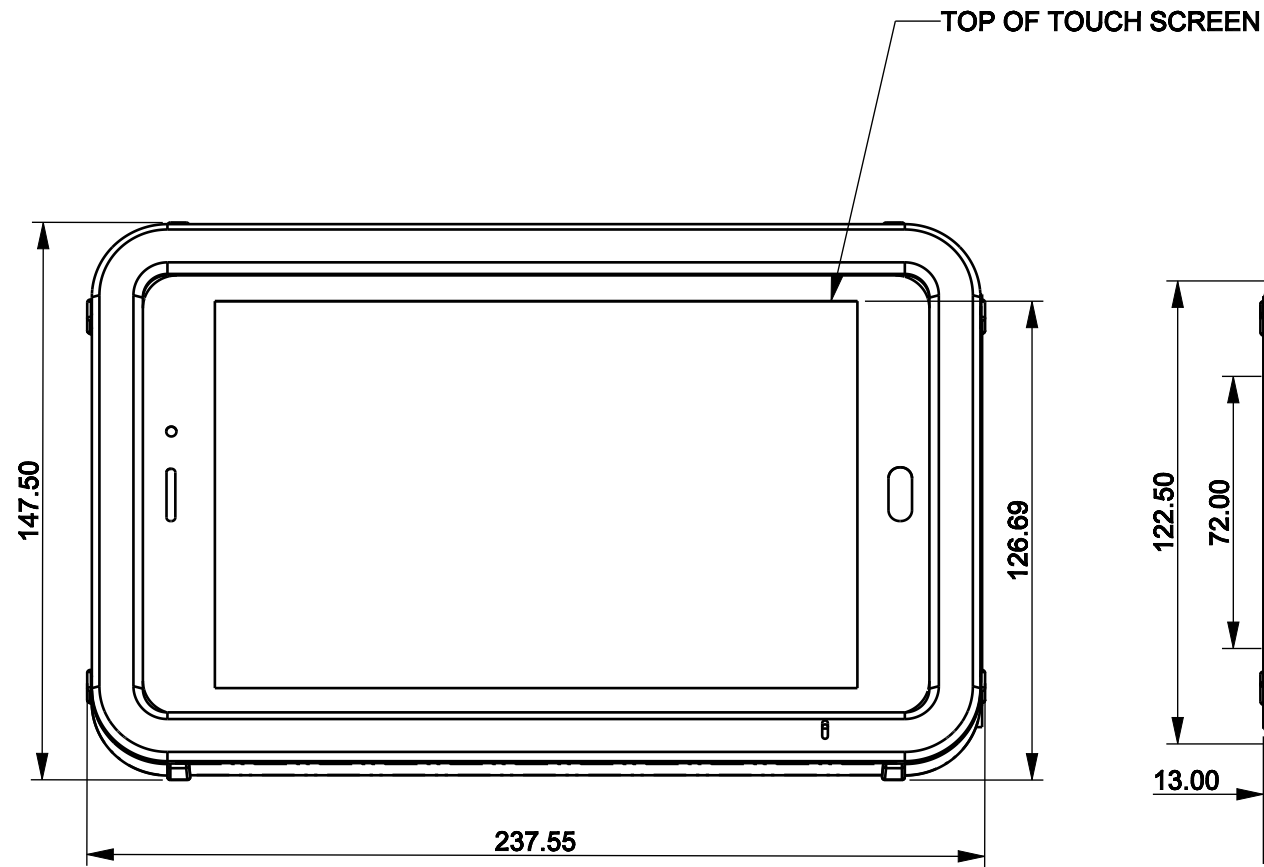

REVISIONS				
ZONE	REV	DESCRIPTION	DATE	APPROVED
			2020-06-02	

ITEM	DESCRIPTION	PART NUMBER	QTY
3	BRACKET, REAR-OFFSET,	273-0041	1
2	BRACKET, 15 DEGREES MOUNT,	273-0022-000	1
1		587-SUB-ASSM	1

UNLESS OTHERWISE SPECIFIED DIMENSIONS ARE IN MM. TOLERANCES ARE: MILLIMETERS ANGLES X ± 1.0 MM ± 0.5 .XX ± 0.50 MM .XX ± 0.25 MM .XXX ± 0.125MM		- DO NOT SCALE DRAWING -			
FINISH		APPROVALS	DATE		
REMOVE ALL BURRS & SHARP CORNERS		DRAWN BY	CHECKED	VISUALTARGET 8" SAMSUNG T380, 0 LIGHTS, 15 DEGREE, REAR OFFSET MOUNT	
		ENGINEER			
		MATERIAL		SIZE B	MODEL NUMBER
				DWG NO. 587-0000-100-REAROFFSET	REV
		MASS 1.115	SCALE 0.500	SHEET SHEET 1 OF 1	