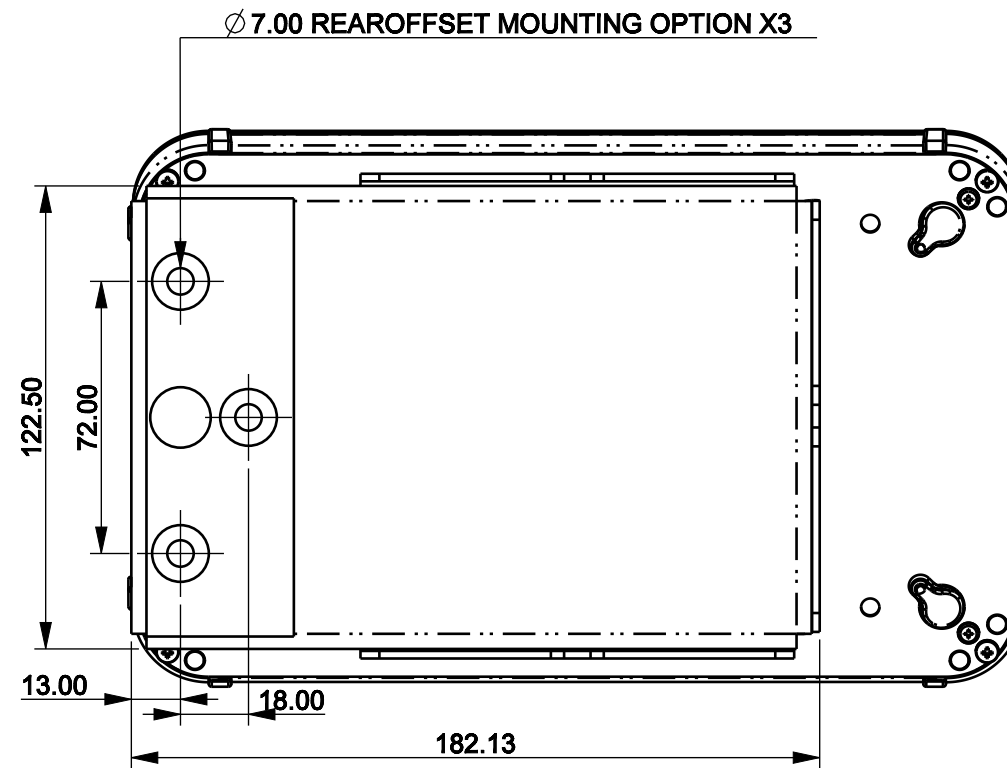

REVISIONS				
ZONE	REV	DESCRIPTION	DATE	APPROVED
			2020-06-02	

ITEM	DESCRIPTION	PART NUMBER	QTY
3	BRACKET, REAR-OFFSET,	273-0041	1
2	BRACKET, 15 DEGREES MOUNT,	273-0022-000	1
1		587-SUB-ASSM	1

UNLESS OTHERWISE SPECIFIED DIMENSIONS ARE IN MM. TOLERANCES ARE: MILLIMETERS ANGLES X ± 1.0 MM ± 0.5 .XX ± 0.50 MM .XX ± 0.25 MM .XXX ± 0.125MM		- DO NOT SCALE DRAWING -			
FINISH		APPROVALS	DATE		
REMOVE ALL BURRS & SHARP CORNERS		DRAWN BY	CHECKED	VISUALTARGET 8" SAMSUNG T380, 0 LIGHTS, 15 DEGREE, REAR OFFSET MOUNT	
		ENGINEER			
		MATERIAL		SIZE B	MODEL NUMBER
				DWG NO. 587-0000-100-REAROFFSET	REV
		MASS 1.115	SCALE 0.500	SHEET SHEET 1 OF 1	