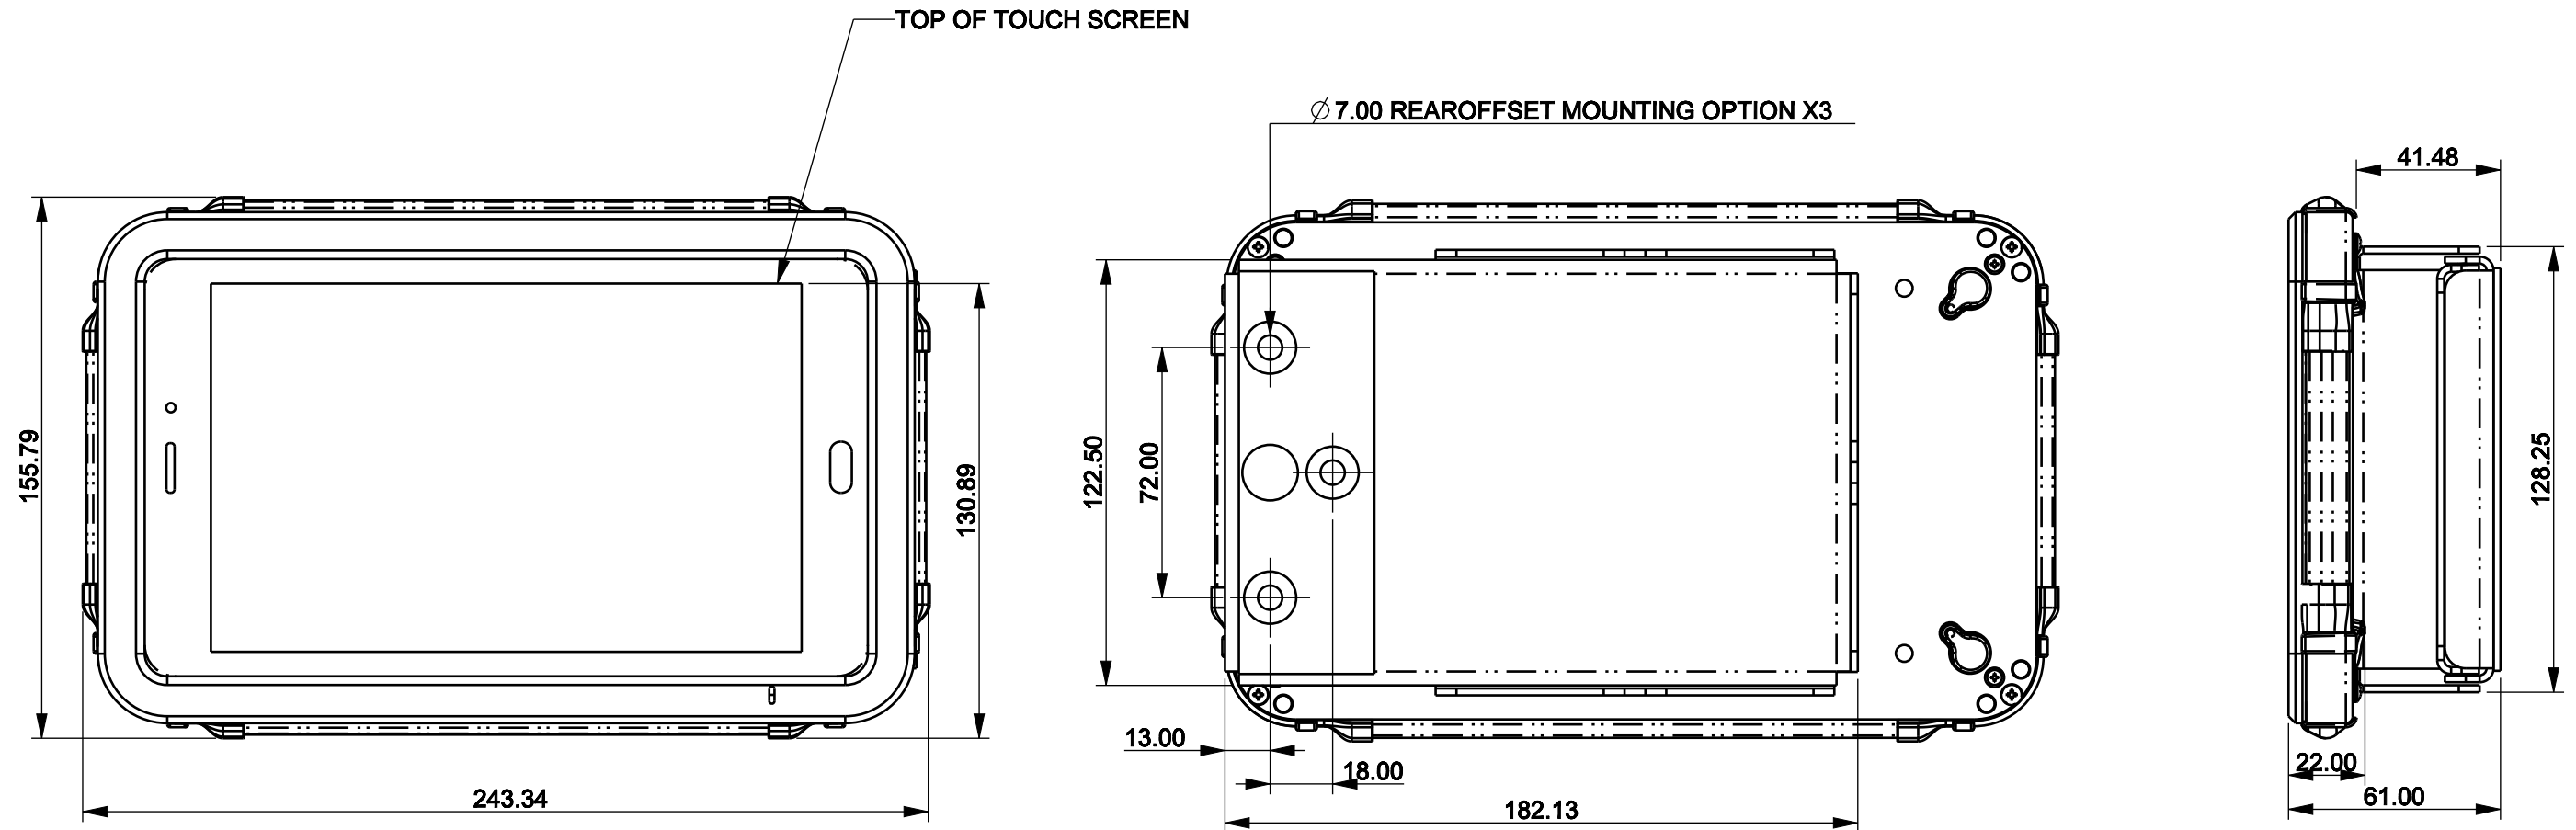

REVISIONS				
ZONE	REV	DESCRIPTION	DATE	APPROVED
			2020-06-02	

ITEM	DESCRIPTION	PART NUMBER	QTY
3	BRACKET, REAR-OFFSET,	273-0041	1
2		587-SUB-ASSM	1
1		273-0028	1

UNLESS OTHERWISE SPECIFIED
DIMENSIONS ARE IN MM.
TOLERANCES ARE:
MILLIMETERS ANGLES
X ± 1.0 MM ± 0.5
.X ± 0.50 MM
.XX ± 0.25 MM
.XXX ± 0.125MM
NOTE:
INCHES=MM/25.4

- DO NOT SCALE DRAWING -

APPROVALS	DATE
DRAWN BY	
CHECKED	
ENGINEER	
MATERIAL	
REMOVE ALL BURRS & SHARP CORNERS	

MagTarget

**VISUALTARGET 8" SAMSUNG T380,
4 LIGHTS, 0 DEGREE, REAR OFFSET MOUNT**

SIZE B	MODEL NUMBER	DWG NO. 587-1111-000-REAROFFSET	REV
MASS 1.120	SCALE 0.500	SHEET SHEET 1 OF 1	