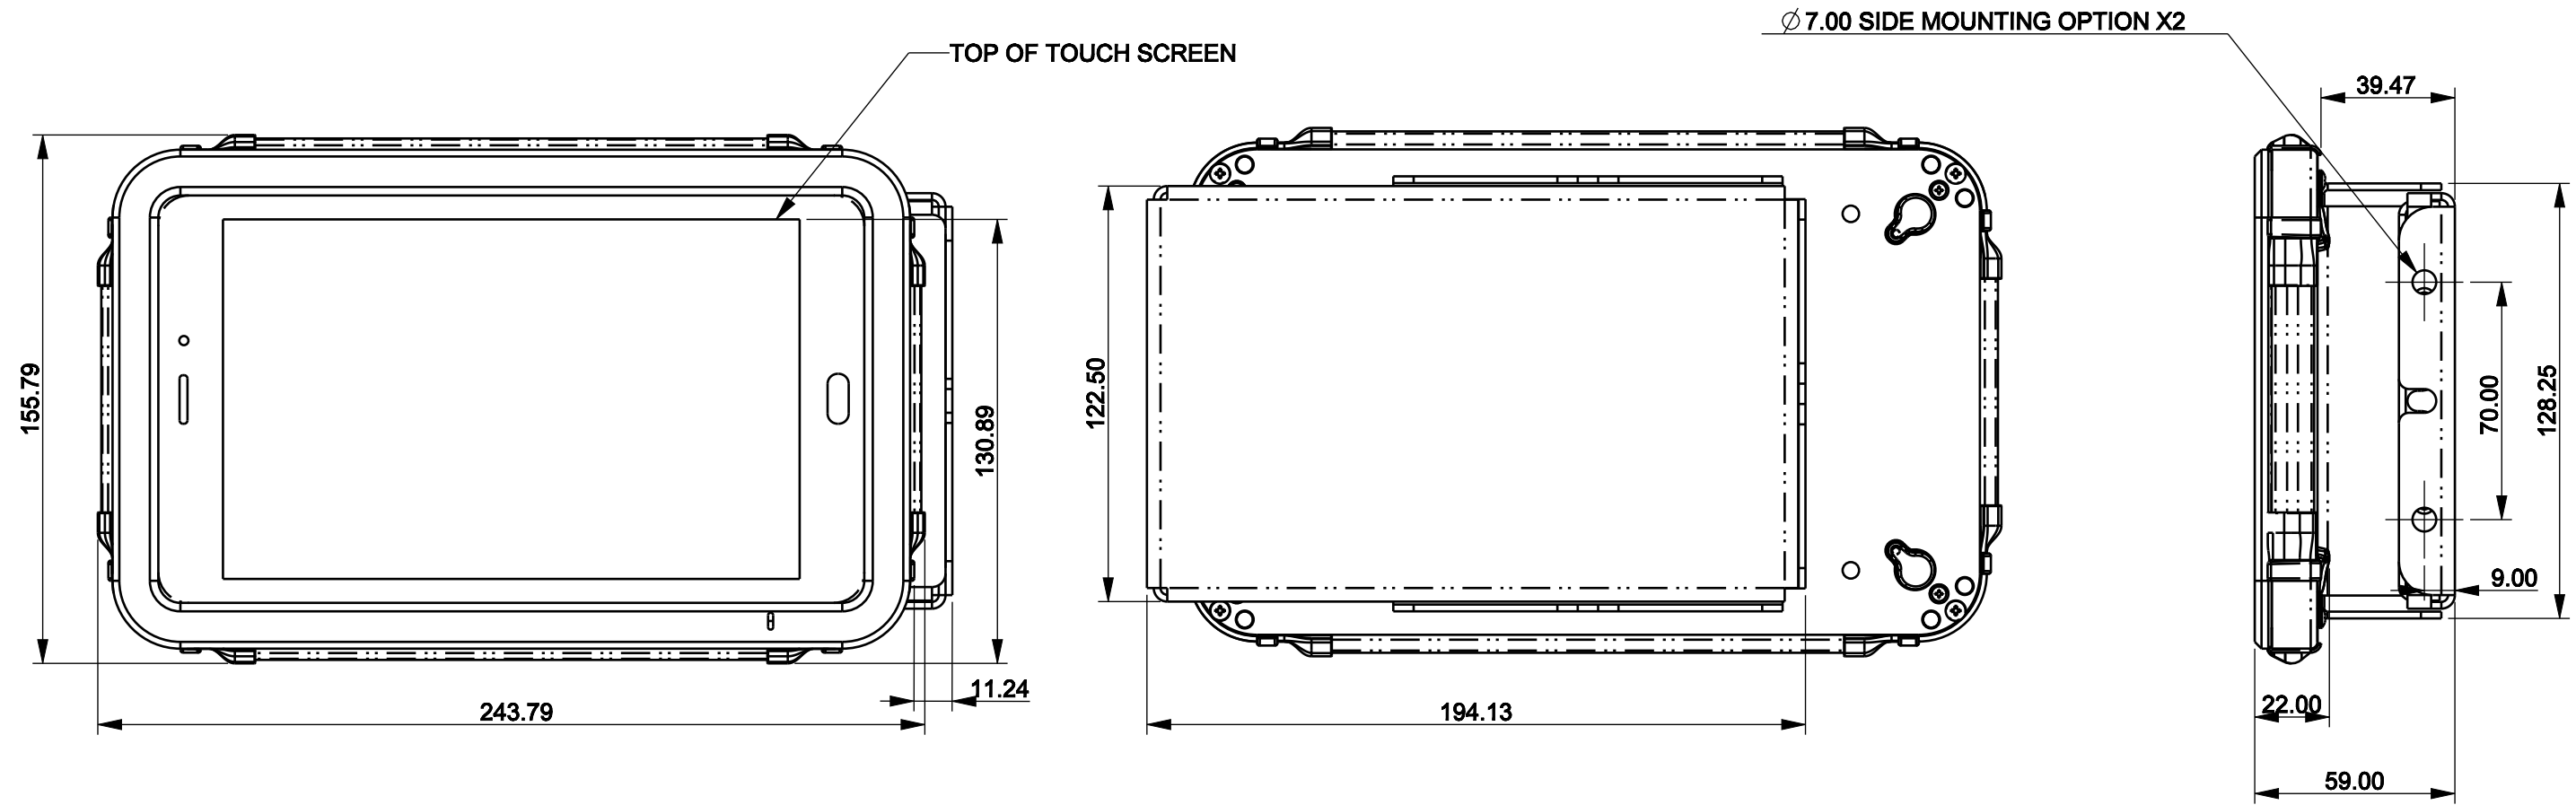

REVISIONS				
ZONE	REV	DESCRIPTION	DATE	APPROVED
			2020-06-02	

ITEM	DESCRIPTION	PART NUMBER	QTY
3	BRACKET, SIDE MULLION, W COVER	273-0040	1
2		587-SUB-ASSM	1
1		273-0028	1

UNLESS OTHERWISE SPECIFIED DIMENSIONS ARE IN MM. TOLERANCES ARE: MILLIMETERS ANGLES X ± 1.0 MM ± 0.5 .X ± 0.50 MM .XX ± 0.25 MM .XXX ± 0.125MM		- DO NOT SCALE DRAWING -			
APPROVALS		DATE			
DRAWN BY		CHECKED		<b>VISUALTARGET 8" SAMSUNG T380, 0 LIGHTS, 0 DEGREE, SIDE MOUNT</b>	
ENGINEER		MATERIAL			
FINISH		SIZE	MODEL NUMBER	DWG NO.	REV
REMOVE ALL BURRS & SHARP CORNERS		B		587-1111-000-SIDEMOUNT	
		MASS	SCALE	SHEET	
		1.418	0.500	SHEET 1 OF 1	