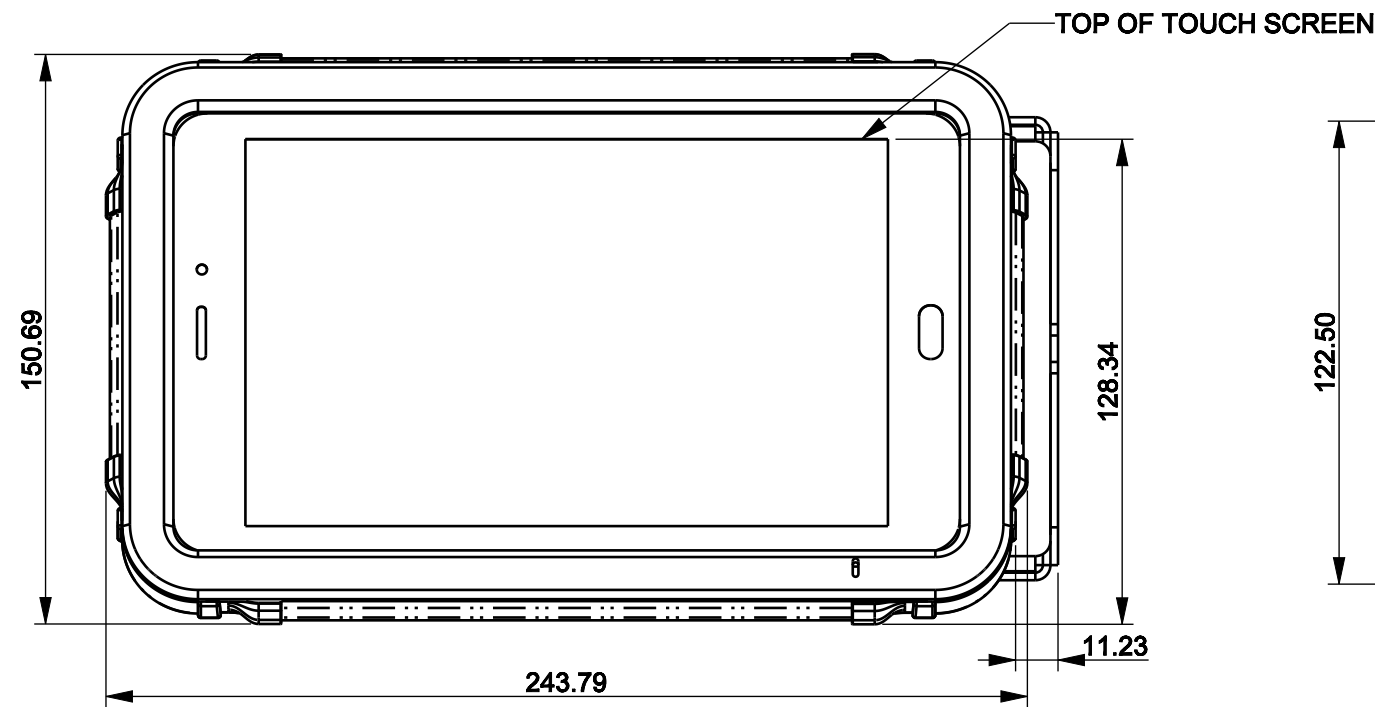

REVISIONS				
ZONE	REV	DESCRIPTION	DATE	APPROVED
			2020-06-02	

Ø 7.00 SIDE MOUNTING OPTION X2

3	BRACKET, SIDE MULLION, W COVER	273-0040	1
2	BRACKET, 15 DEGREES MOUNT,	273-0022-000	1
1		587-SUB-ASSM	1
ITEM	DESCRIPTION	PART NUMBER	QTY

UNLESS OTHERWISE SPECIFIED
DIMENSIONS ARE IN MM.
TOLERANCES ARE:
MILLIMETERS ANGLES
X ± 1.0 MM ± 0.5
.XX ± 0.50 MM
.XX ± 0.25 MM
.XXX ± 0.125MM

FINISH

- DO NOT SCALE DRAWING -

APPROVALS	DATE
DRAWN BY	
CHECKED	
ENGINEER	

MATERIAL

REMOVE ALL BURRS & SHARP CORNERS

MagTarget

**VISUALTARGET 8" SAMSUNG T380,
4 LIGHTS, 15 DEGREE, SIDE MOUNT**

SIZE	MODEL NUMBER	DWG NO.	REV
B		587-1111-100-SIDEMOUNT	
MASS	SCALE	SHEET	
1.418	0.500	SHEET 1 OF 1	