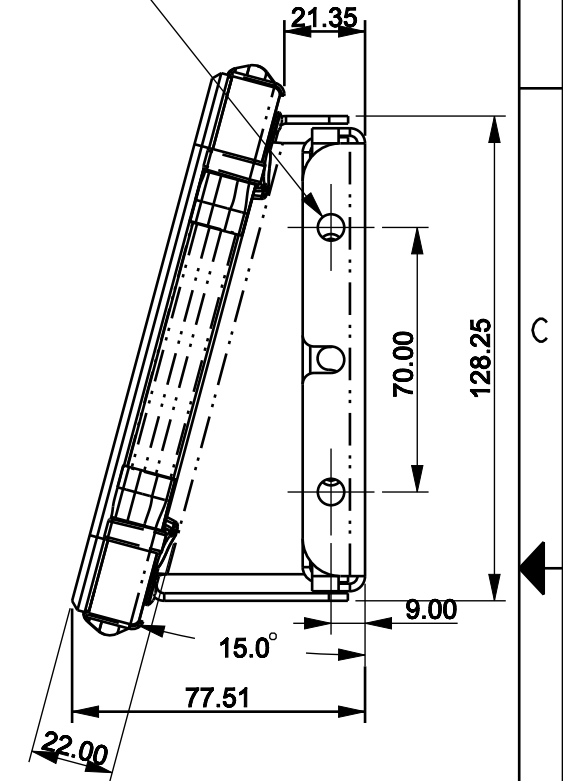

REVISIONS				
ZONE	REV	DESCRIPTION	DATE	APPROVED
			2020-06-02	

Ø 7.00 SIDE MOUNTING OPTION X2

3	BRACKET, SIDE MULLION, W COVER	273-0040	1
2	BRACKET, 15 DEGREES MOUNT,	273-0022-000	1
1		587-SUB-ASSM	1
ITEM	DESCRIPTION	PART NUMBER	QTY

UNLESS OTHERWISE SPECIFIED
DIMENSIONS ARE IN MM.
TOLERANCES ARE:
MILLIMETERS ANGLES
X ± 1.0 MM ± 0.5
.XX ± 0.50 MM
.XX ± 0.25 MM
.XXX ± 0.125MM

FINISH

- DO NOT SCALE DRAWING -

APPROVALS	DATE
DRAWN BY	
CHECKED	
ENGINEER	

MATERIAL

REMOVE ALL BURRS & SHARP CORNERS

MagTarget

**VISUALTARGET 8" SAMSUNG T380,
4 LIGHTS, 15 DEGREE, SIDE MOUNT**

SIZE	MODEL NUMBER	DWG NO.	REV
B		587-1111-100-SIDEMOUNT	
MASS	SCALE	SHEET	
1.418	0.500	SHEET 1 OF 1	