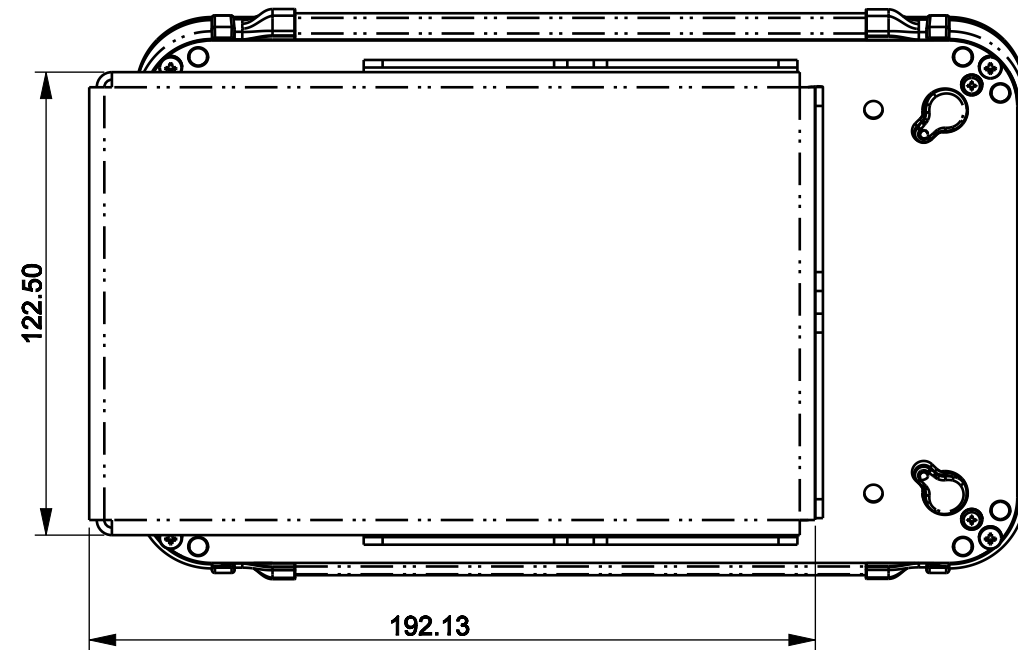

REVISIONS				
ZONE	REV	DESCRIPTION	DATE	APPROVED
			2020-06-02	

Ø 7.00 SIDE MOUNTING OPTION X2

3	BRACKET, SIDE MULLION, W COVER	273-0040	1
2	BRACKET, 15 DEGREES MOUNT,	273-0022-000	1
1		587-SUB-ASSM	1
ITEM	DESCRIPTION	PART NUMBER	QTY

UNLESS OTHERWISE SPECIFIED
DIMENSIONS ARE IN MM.
TOLERANCES ARE:
MILLIMETERS ANGLES
X ± 1.0 MM ± 0.5
.XX ± 0.50 MM
.XX ± 0.25 MM
.XXX ± 0.125MM

FINISH

- DO NOT SCALE DRAWING -

APPROVALS	DATE
DRAWN BY	
CHECKED	
ENGINEER	

MATERIAL

REMOVE ALL BURRS & SHARP CORNERS

MagTarget

**VISUALTARGET 8" SAMSUNG T380,
4 LIGHTS, 15 DEGREE, SIDE MOUNT**

SIZE	MODEL NUMBER	DWG NO.	REV
B		587-1111-100-SIDEMOUNT	
MASS	SCALE	SHEET	
1.418	0.500	SHEET 1 OF 1	