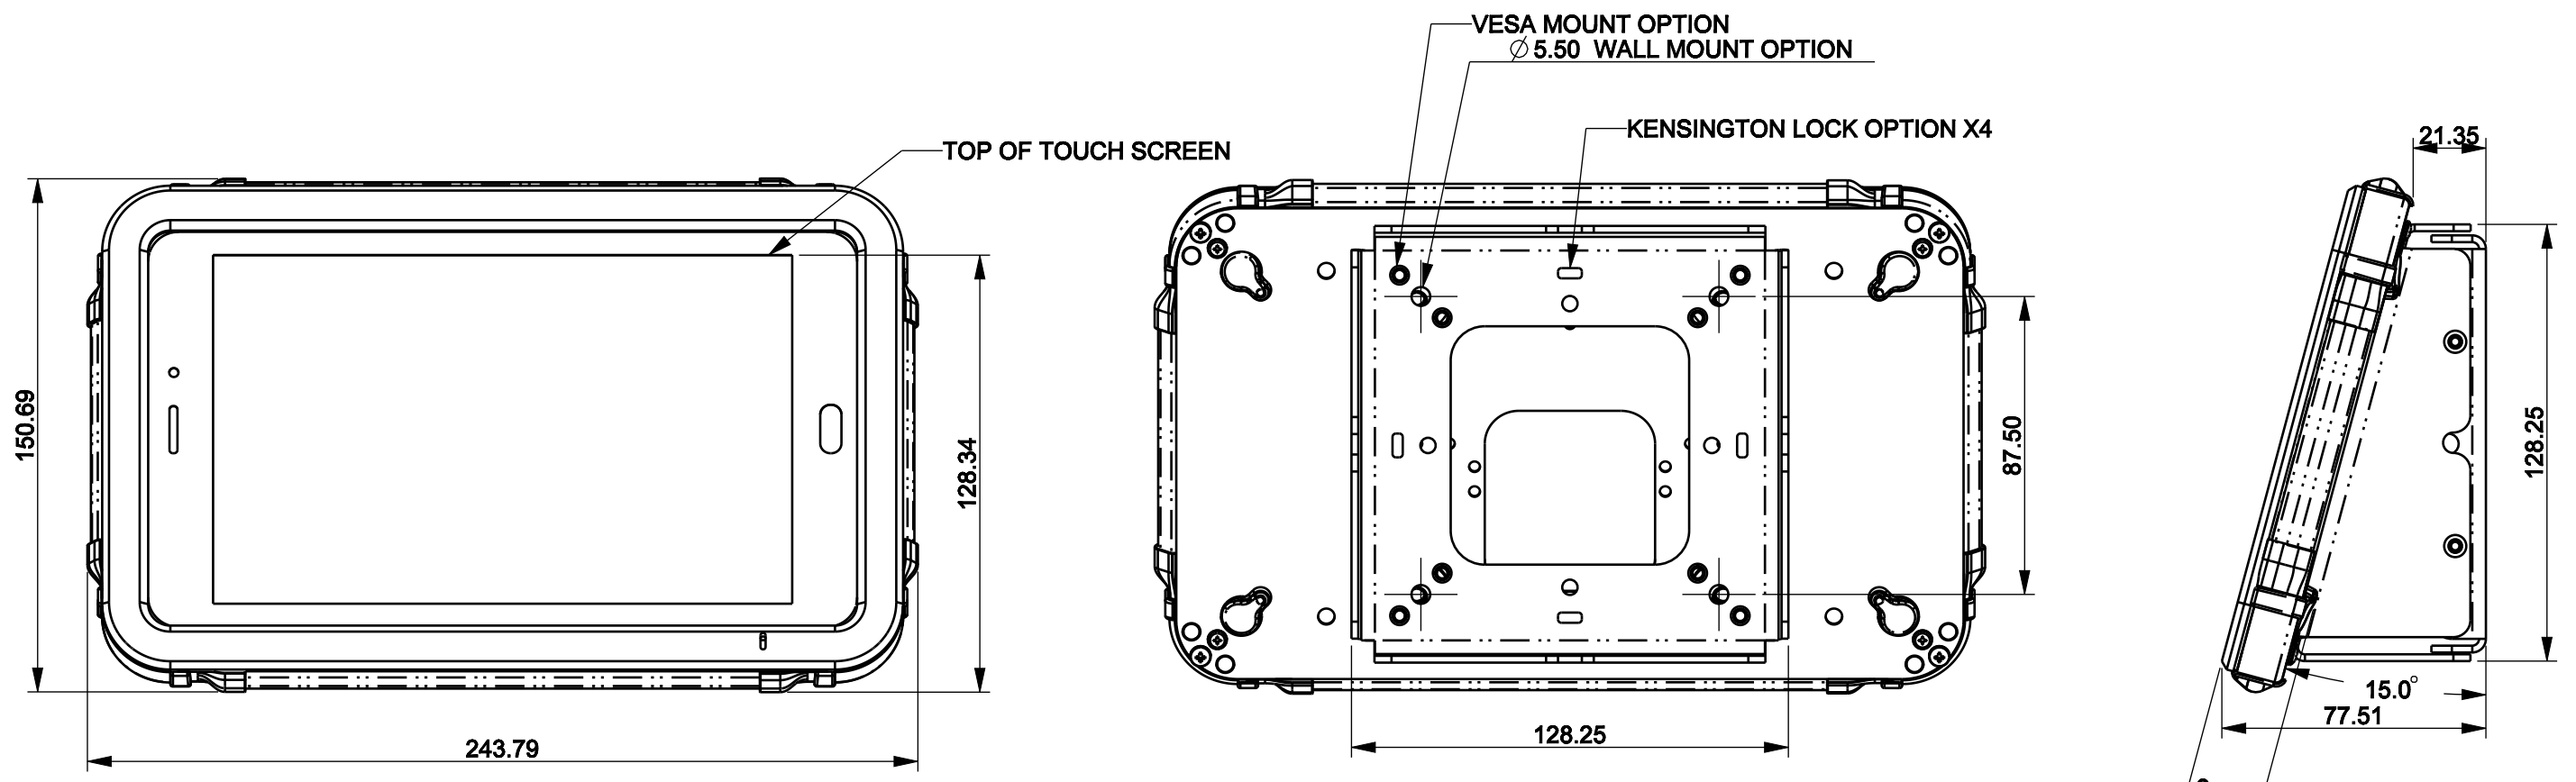

REVISIONS				
ZONE	REV	DESCRIPTION	DATE	APPROVED
			2020-06-02	

ITEM	DESCRIPTION	PART NUMBER	QTY
3	BRACKET, SURFACE-MOUNT,	273-0048	1
2	BRACKET, 15 DEGREES MOUNT,	273-0022-000	1
1		587-SUB-ASSM	1

UNLESS OTHERWISE SPECIFIED DIMENSIONS ARE IN MM. TOLERANCES ARE: MILLIMETERS ANGLES X± 1.0 MM ± 0.5 .XX± 0.50 MM .XX± 0.25 MM .XXX± 0.125MM INCHES=MM/25.4		- DO NOT SCALE DRAWING - APPROVALS DATE DRAWN BY CHECKED ENGINEER				
FINISH		MATERIAL		VISUALTARGET 8" SAMSUNG T380, 4 LIGHTS, 15 DEGREE, SURFACE MOUNT		
REMOVE ALL BURRS & SHARP CORNERS		SIZE B	MODEL NUMBER	DWG NO.	REV	
		MASS 1.156	SCALE 0.500	SHEET SHEET 1 OF 1		