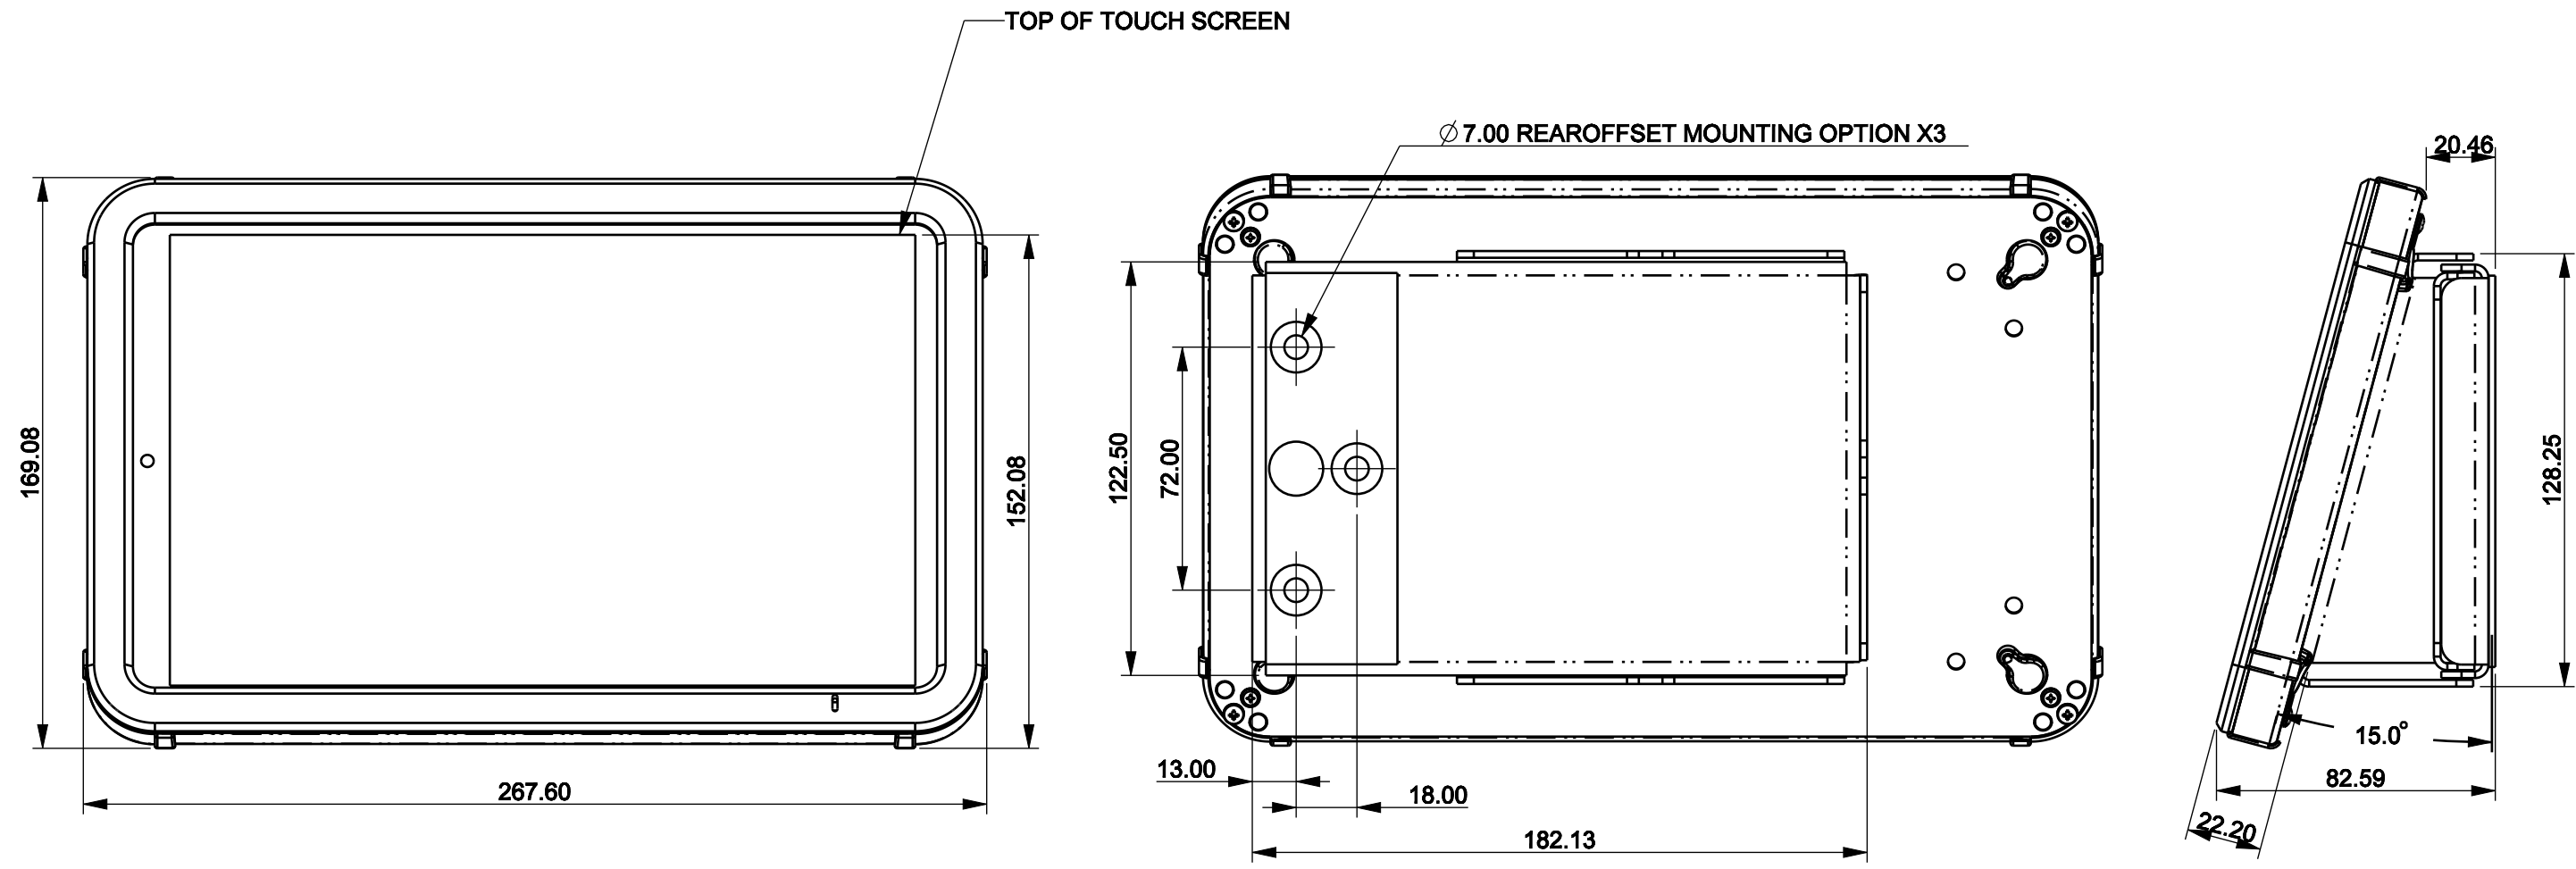

REVISIONS				
ZONE	REV	DESCRIPTION	DATE	APPROVED
			2020-06-02	

ITEM	DESCRIPTION	PART NUMBER	QTY
3	BRACKET, REAR-OFFSET,	273-0041	1
2	BRACKET, 15 DEGREES MOUNT,	273-0022-000	1
1		588-0000-000	1

UNLESS OTHERWISE SPECIFIED DIMENSIONS ARE IN MM. TOLERANCES ARE: MILLIMETERS ANGLES X ± 1.0 MM ± 0.5 .X ± 0.50 MM .XX ± 0.25 MM .XXX ± 0.125MM		- DO NOT SCALE DRAWING -			
FINISH		APPROVALS	DATE		
REMOVE ALL BURRS & SHARP CORNERS		DRAWN BY	CHECKED	<b>VISUALTARGET 10" SAMSUNG T510, 0 LIGHTS, 15 DEGREE, REAROFFSET MOUNT</b>	
		ENGINEER		SIZE B	MODEL NUMBER
		MATERIAL		DWG NO. 588-0000-100-REAROFFSET	REV
				MASS 1.393	SCALE 0.500
				SHEET SHEET 1 OF 1	