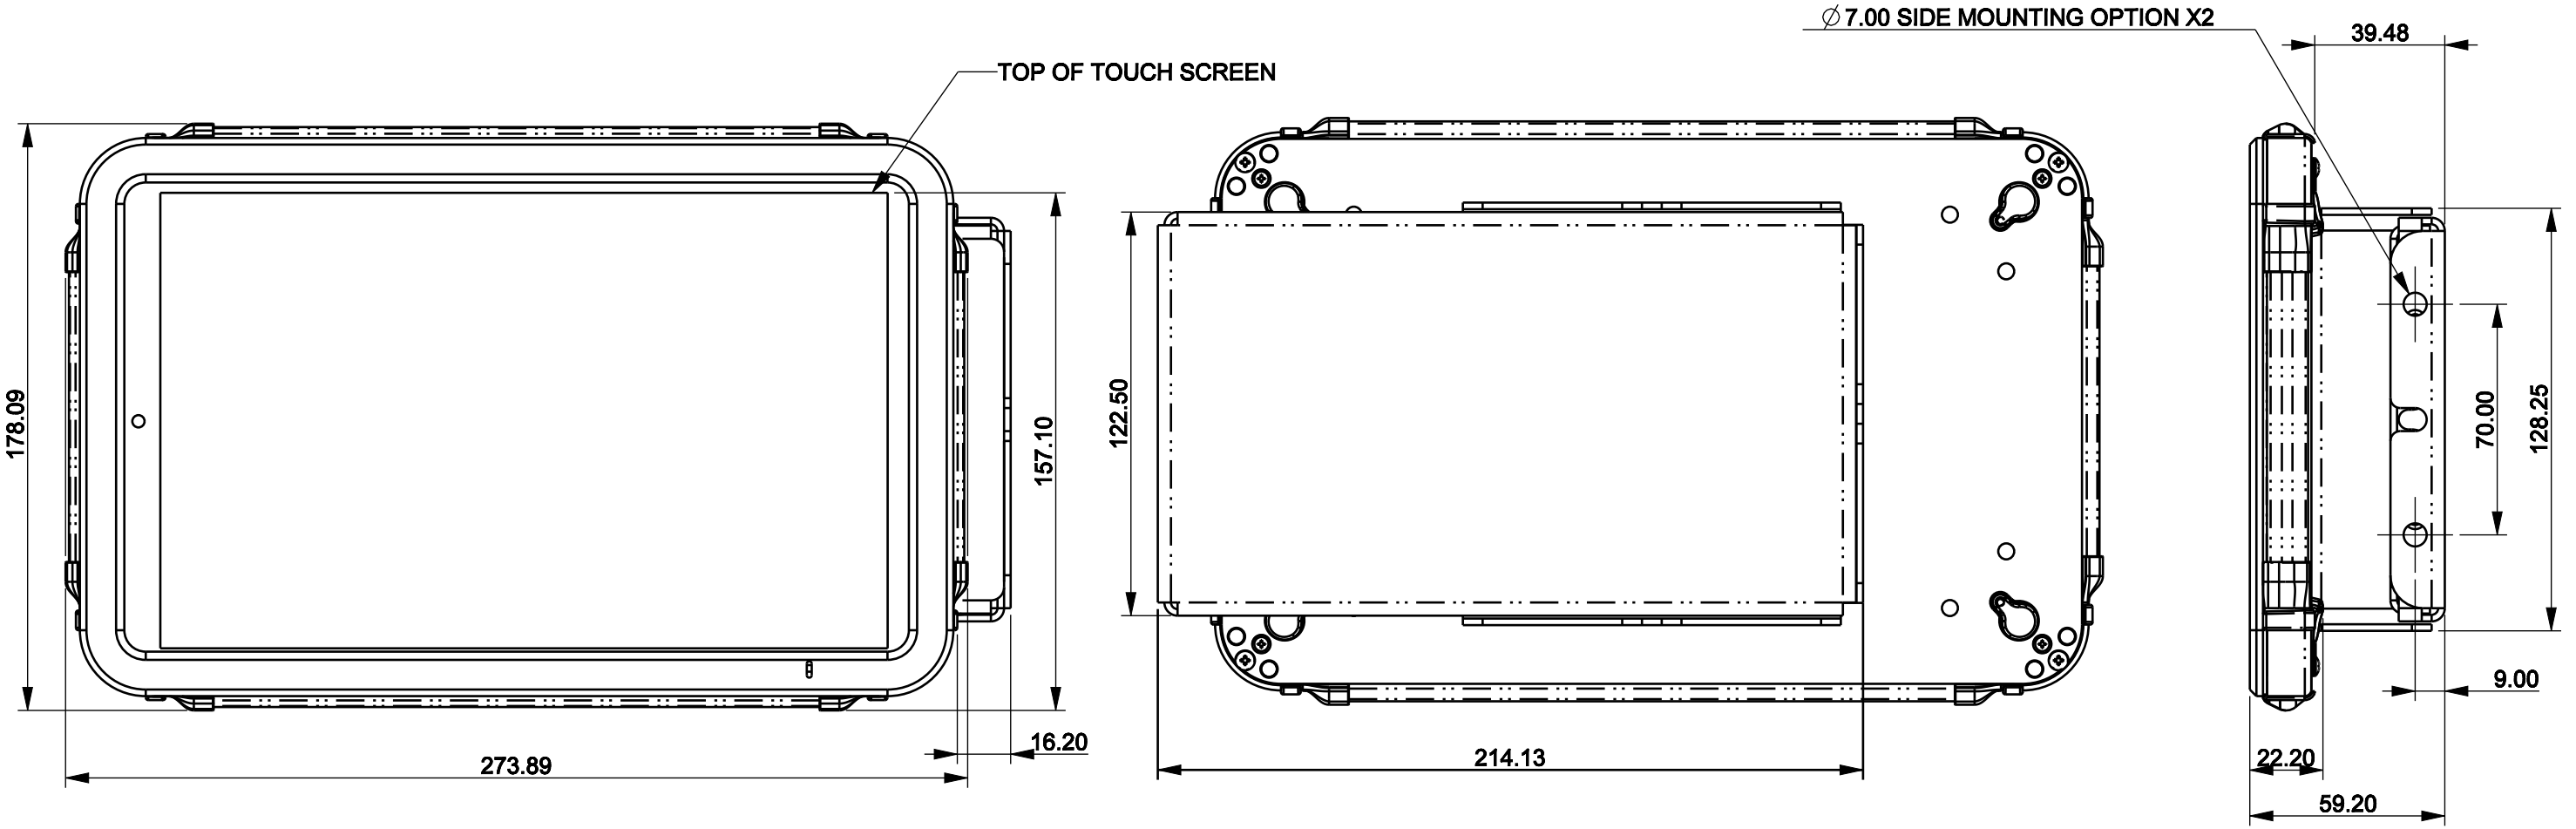

REVISIONS				
ZONE	REV	DESCRIPTION	DATE	APPROVED
			2020-06-02	

ITEM	DESCRIPTION	PART NUMBER	QTY
3	BRACKET, SIDE MULLION, W COVER	273-0042	1
2		588-0000-000	1
1		273-0028	1

UNLESS OTHERWISE SPECIFIED DIMENSIONS ARE IN MM. TOLERANCES ARE: MILLIMETERS ANGLES X ± 1.0 MM ± 0.5 .X ± 0.50 MM .XX ± 0.25 MM .XXX ± 0.125MM		- DO NOT SCALE DRAWING -			
FINISH		APPROVALS	DATE		
REMOVE ALL BURRS & SHARP CORNERS		DRAWN BY	CHECKED	<b>VISUALTARGET 10" SAMSUNG T510, 4 LIGHTS, 0 DEGREE, SIDE MOUNT</b>	
		ENGINEER			
		MATERIAL		SIZE B	MODEL NUMBER
				DWG NO. 588-1111-000-SIDEMOUNT	REV
		MASS 1.406	SCALE 0.500	SHEET SHEET 1 OF 1	