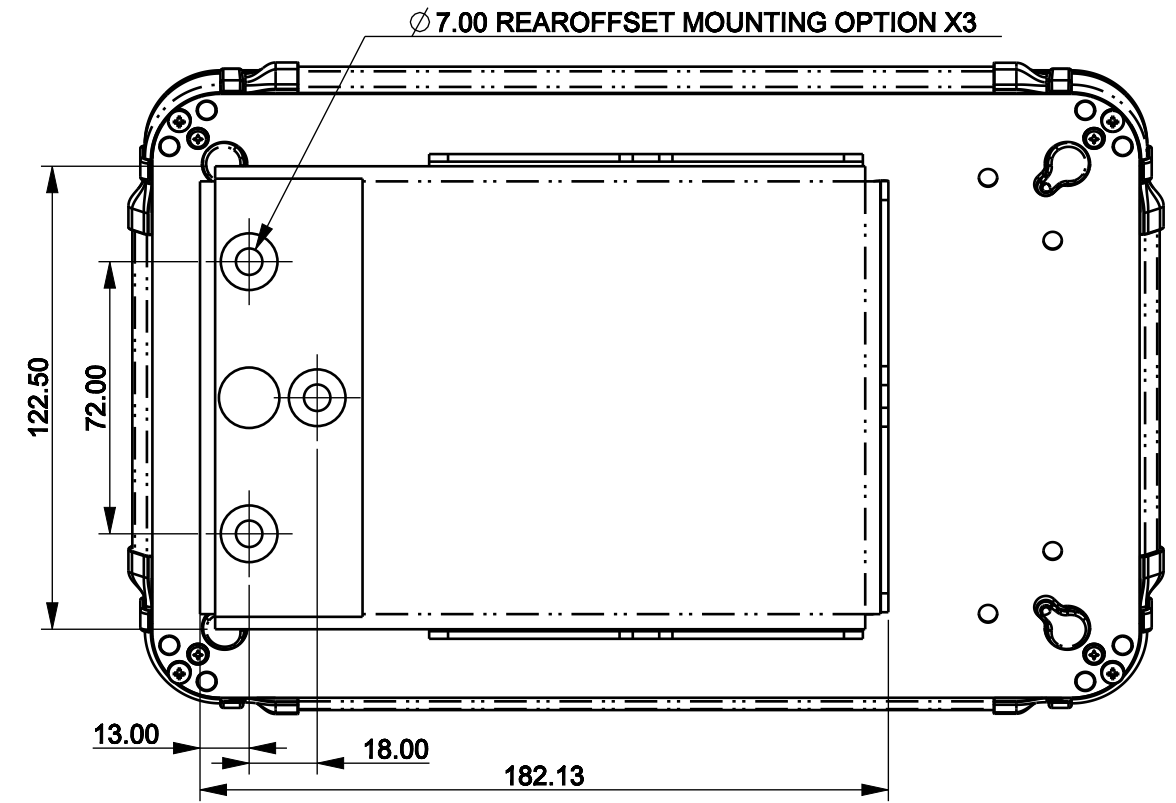

REVISIONS				
ZONE	REV	DESCRIPTION	DATE	APPROVED
			2020-06-02	

ITEM	DESCRIPTION	PART NUMBER	QTY
3	BRACKET, REAR-OFFSET,	273-0041	1
2	BRACKET, 15 DEGREES MOUNT,	273-0022-000	1
1		588-0000-000	1

UNLESS OTHERWISE SPECIFIED DIMENSIONS ARE IN MM. TOLERANCES ARE: MILLIMETERS ANGLES X± 1.0 MM ± 0.5 .X± 0.50 MM .XX± 0.25 MM .XXX± 0.125MM		- DO NOT SCALE DRAWING -	
FINISH		APPROVALS	DATE
		DRAWN BY	
		CHECKED	
		ENGINEER	
		MATERIAL	
REMOVE ALL BURRS & SHARP CORNERS		SIZE B	MODEL NUMBER
		MASS 1.398	DWG NO. 588-1111-100-REAROFFSET
		SCALE 0.500	REV
		SHEET SHEET 1 OF 1	

MagTarget

**VISUALTARGET 10" SAMSUNG T510,
4 LIGHTS, 15 DEGREE, REAROFFSET MOUNT**

SIZE B	MODEL NUMBER	DWG NO. 588-1111-100-REAROFFSET	REV
MASS 1.398	SCALE 0.500	SHEET SHEET 1 OF 1	