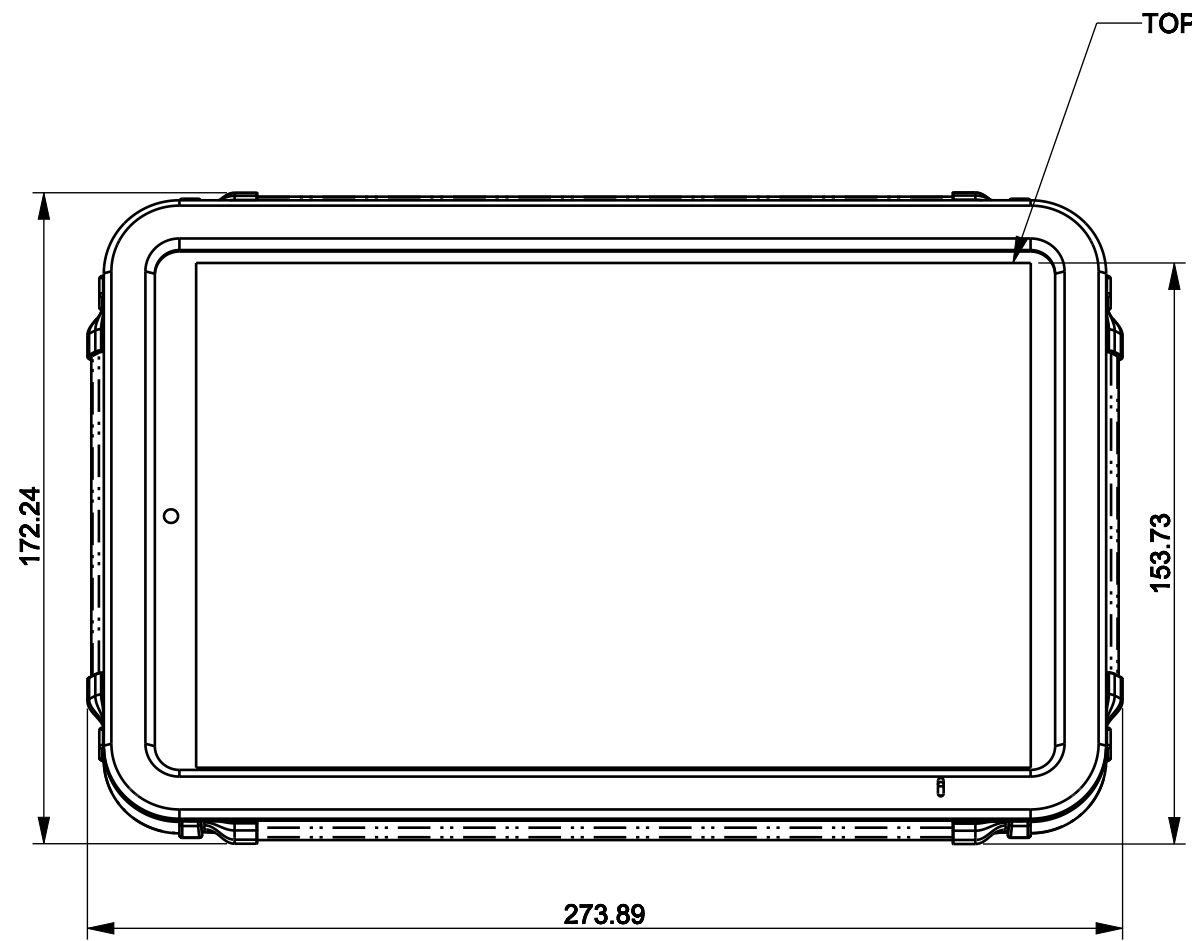

REVISIONS				
ZONE	REV	DESCRIPTION	DATE	APPROVED
			2020-06-02	

ITEM	DESCRIPTION	PART NUMBER	QTY
3	BRACKET, REAR-OFFSET,	273-0041	1
2	BRACKET, 15 DEGREES MOUNT,	273-0022-000	1
1		588-0000-000	1

UNLESS OTHERWISE SPECIFIED DIMENSIONS ARE IN MM. TOLERANCES ARE: MILLIMETERS ANGLES X± 1.0 MM ± 0.5 .X± 0.50 MM .XX± 0.25 MM .XXX± 0.125MM		- DO NOT SCALE DRAWING -	
FINISH		APPROVALS	DATE
		DRAWN BY	
		CHECKED	
		ENGINEER	
		MATERIAL	
REMOVE ALL BURRS & SHARP CORNERS		SIZE B	MODEL NUMBER
		MASS 1.398	DWG NO. 588-1111-100-REAROFFSET
		SCALE 0.500	REV
		SHEET SHEET 1 OF 1	

MagTarget

**VISUALTARGET 10" SAMSUNG T510,
4 LIGHTS, 15 DEGREE, REAROFFSET MOUNT**

SIZE B	MODEL NUMBER	DWG NO. 588-1111-100-REAROFFSET	REV
MASS 1.398	SCALE 0.500	SHEET SHEET 1 OF 1	