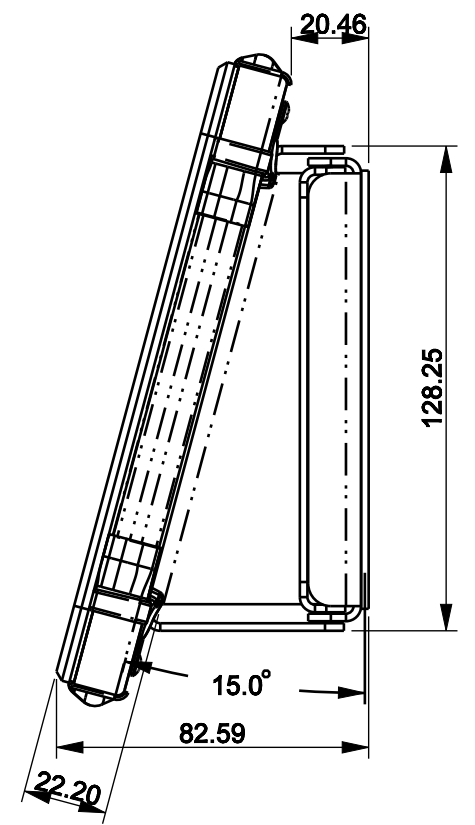

REVISIONS				
ZONE	REV	DESCRIPTION	DATE	APPROVED
			2020-06-02	

ITEM	DESCRIPTION	PART NUMBER	QTY
3	BRACKET, REAR-OFFSET,	273-0041	1
2	BRACKET, 15 DEGREES MOUNT,	273-0022-000	1
1		588-0000-000	1

UNLESS OTHERWISE SPECIFIED DIMENSIONS ARE IN MM. TOLERANCES ARE: MILLIMETERS ANGLES X± 1.0 MM ± 0.5 .X± 0.50 MM .XX± 0.25 MM .XXX± 0.125MM		- DO NOT SCALE DRAWING -	
FINISH		APPROVALS	DATE
		DRAWN BY	
		CHECKED	
		ENGINEER	
		MATERIAL	
REMOVE ALL BURRS & SHARP CORNERS		SIZE B	MODEL NUMBER
		MASS 1.398	DWG NO. 588-1111-100-REAROFFSET
		SCALE 0.500	REV
		SHEET SHEET 1 OF 1	

MagTarget

**VISUALTARGET 10" SAMSUNG T510,
4 LIGHTS, 15 DEGREE, REAROFFSET MOUNT**

SIZE B	MODEL NUMBER	DWG NO. 588-1111-100-REAROFFSET	REV
MASS 1.398	SCALE 0.500	SHEET SHEET 1 OF 1	