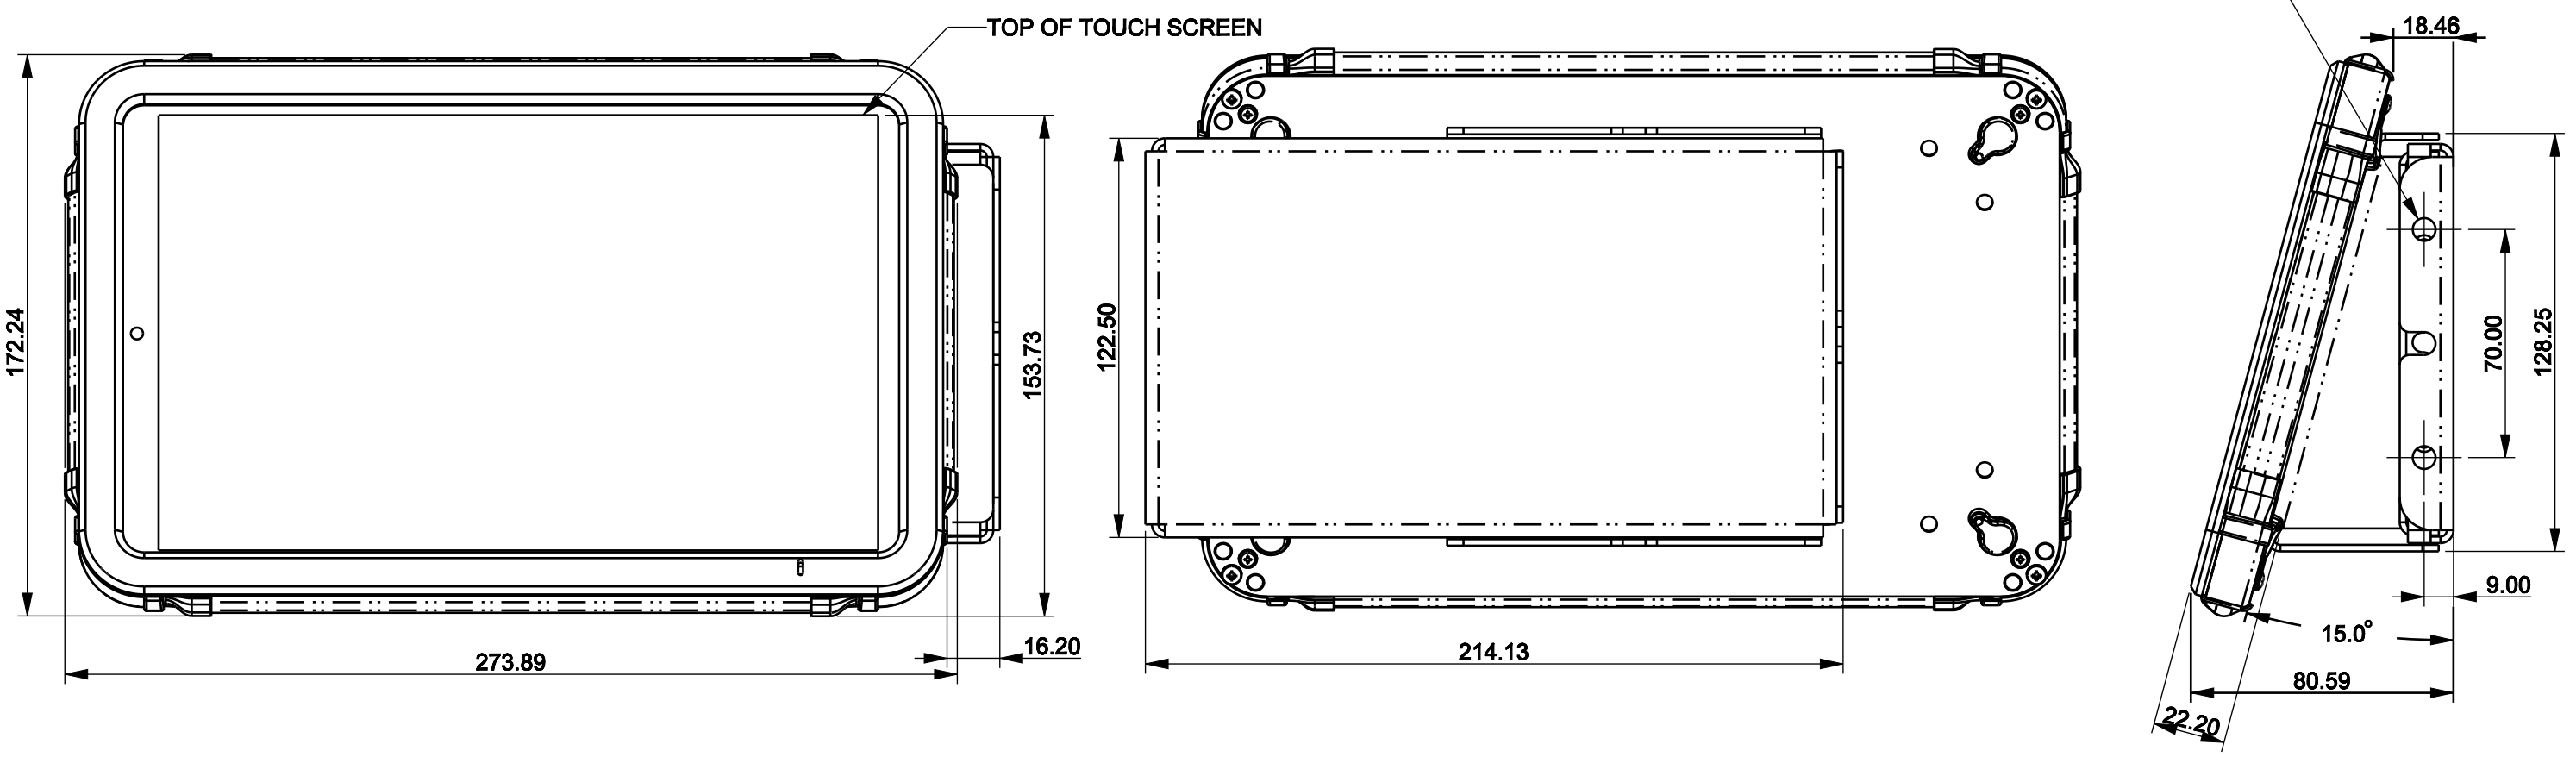

REVISIONS				
ZONE	REV	DESCRIPTION	DATE	APPROVED
			2020-06-02	

ITEM	DESCRIPTION	PART NUMBER	QTY
3	BRACKET, SIDE MULLION, W COVER	273-0042	1
2	BRACKET, 15 DEGREES MOUNT,	273-0022-000	1
1		588-0000-000	1

UNLESS OTHERWISE SPECIFIED DIMENSIONS ARE IN MM. TOLERANCES ARE: MILLIMETERS ANGLES X ± 1.0 MM ± 0.5 .X ± 0.50 MM .XX ± 0.25 MM .XXX ± 0.125MM		- DO NOT SCALE DRAWING -			
APPROVALS		DATE			
DRAWN BY				VISUALTARGET 10" SAMSUNG T510, 4 LIGHTS, 15 DEGREE, SIDE MOUNT	
CHECKED					
ENGINEER				SIZE	MODEL NUMBER
MATERIAL				B	
FINISH				DWG NO.	REV
				588-1111-100-SIDEMOUNT	
REMOVE ALL BURRS & SHARP CORNERS		MASS	SCALE	SHEET	
		1.406	0.500	SHEET 1 OF 1	