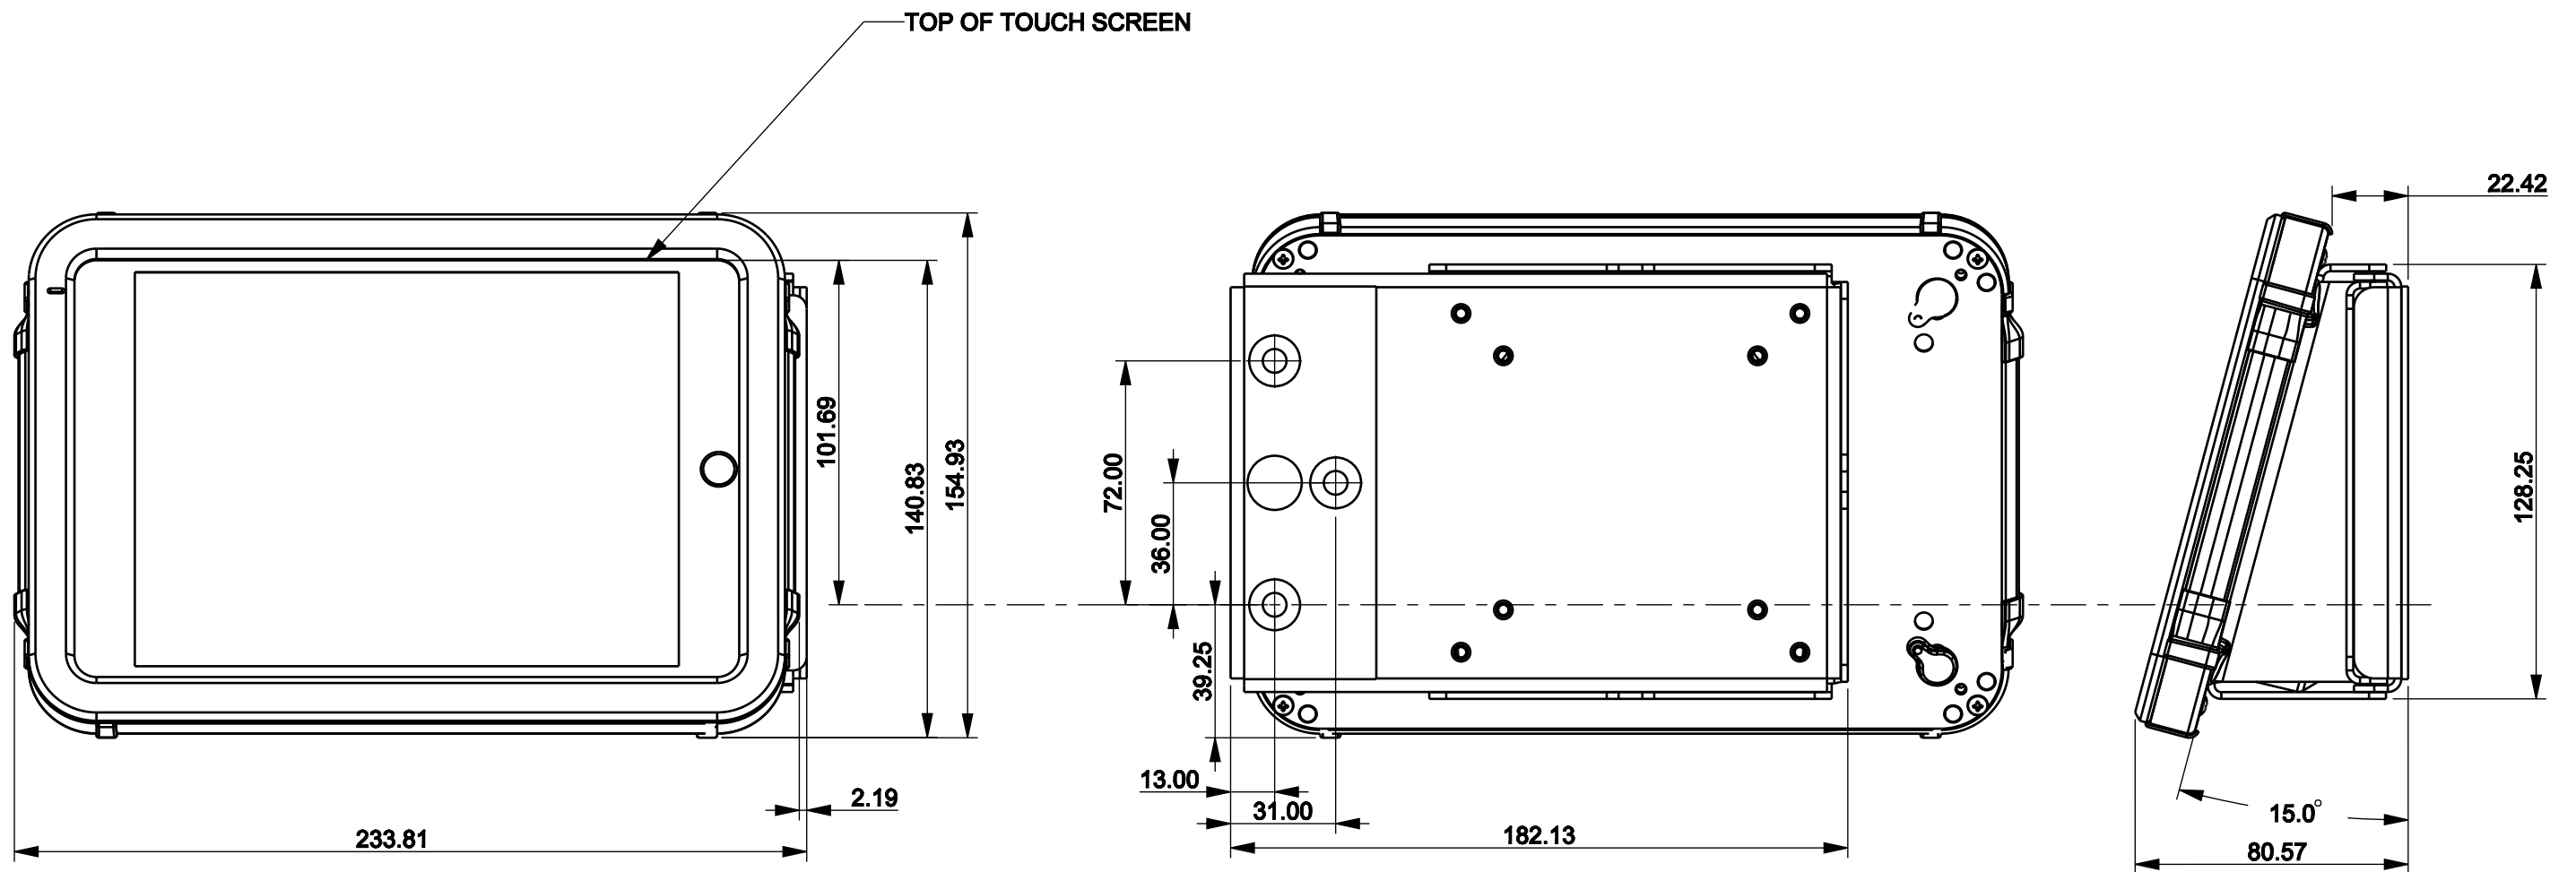

REVISIONS				
ZONE	REV	DESCRIPTION	DATE	APPROVED

2	ENCLOSURE, NEW KORNOS	577-0011-1XX	1
1	BRACKET, REAR-OFFSET, W COVER/PAD	273-0041	1
ITEM	DESCRIPTION	PART NUMBER	QTY

<b>UNLESS OTHERWISE SPECIFIED DIMENSIONS ARE IN MM. TOLERANCES ARE:</b> MILLIMETERS ANGLE X± 1.0 MM ± 0.5° Y± 0.60 MM ZX± 0.25 MM NOTE: YXX± 0.125 MM INCHES-MM25.4		<b>- DO NOT SCALE DRAWING -</b>					
<b>APPROVALS</b> DRAWN BY CHECKED ENGINEER		<b>DATE</b>					
<b>FINISH</b>		<b>MATERIAL</b>		<b>SIZE</b> B	<b>MODEL NUMBER</b>	<b>DWG NO.</b> 577-0011-1XX_REAROFF	<b>REV</b>
REMOVE ALL BURRS & SHARP CORNERS ✓		<b>MASS</b> 1.190	<b>SCALE</b> 0.333	<b>SHEET</b> SHEET 1 OF 1			