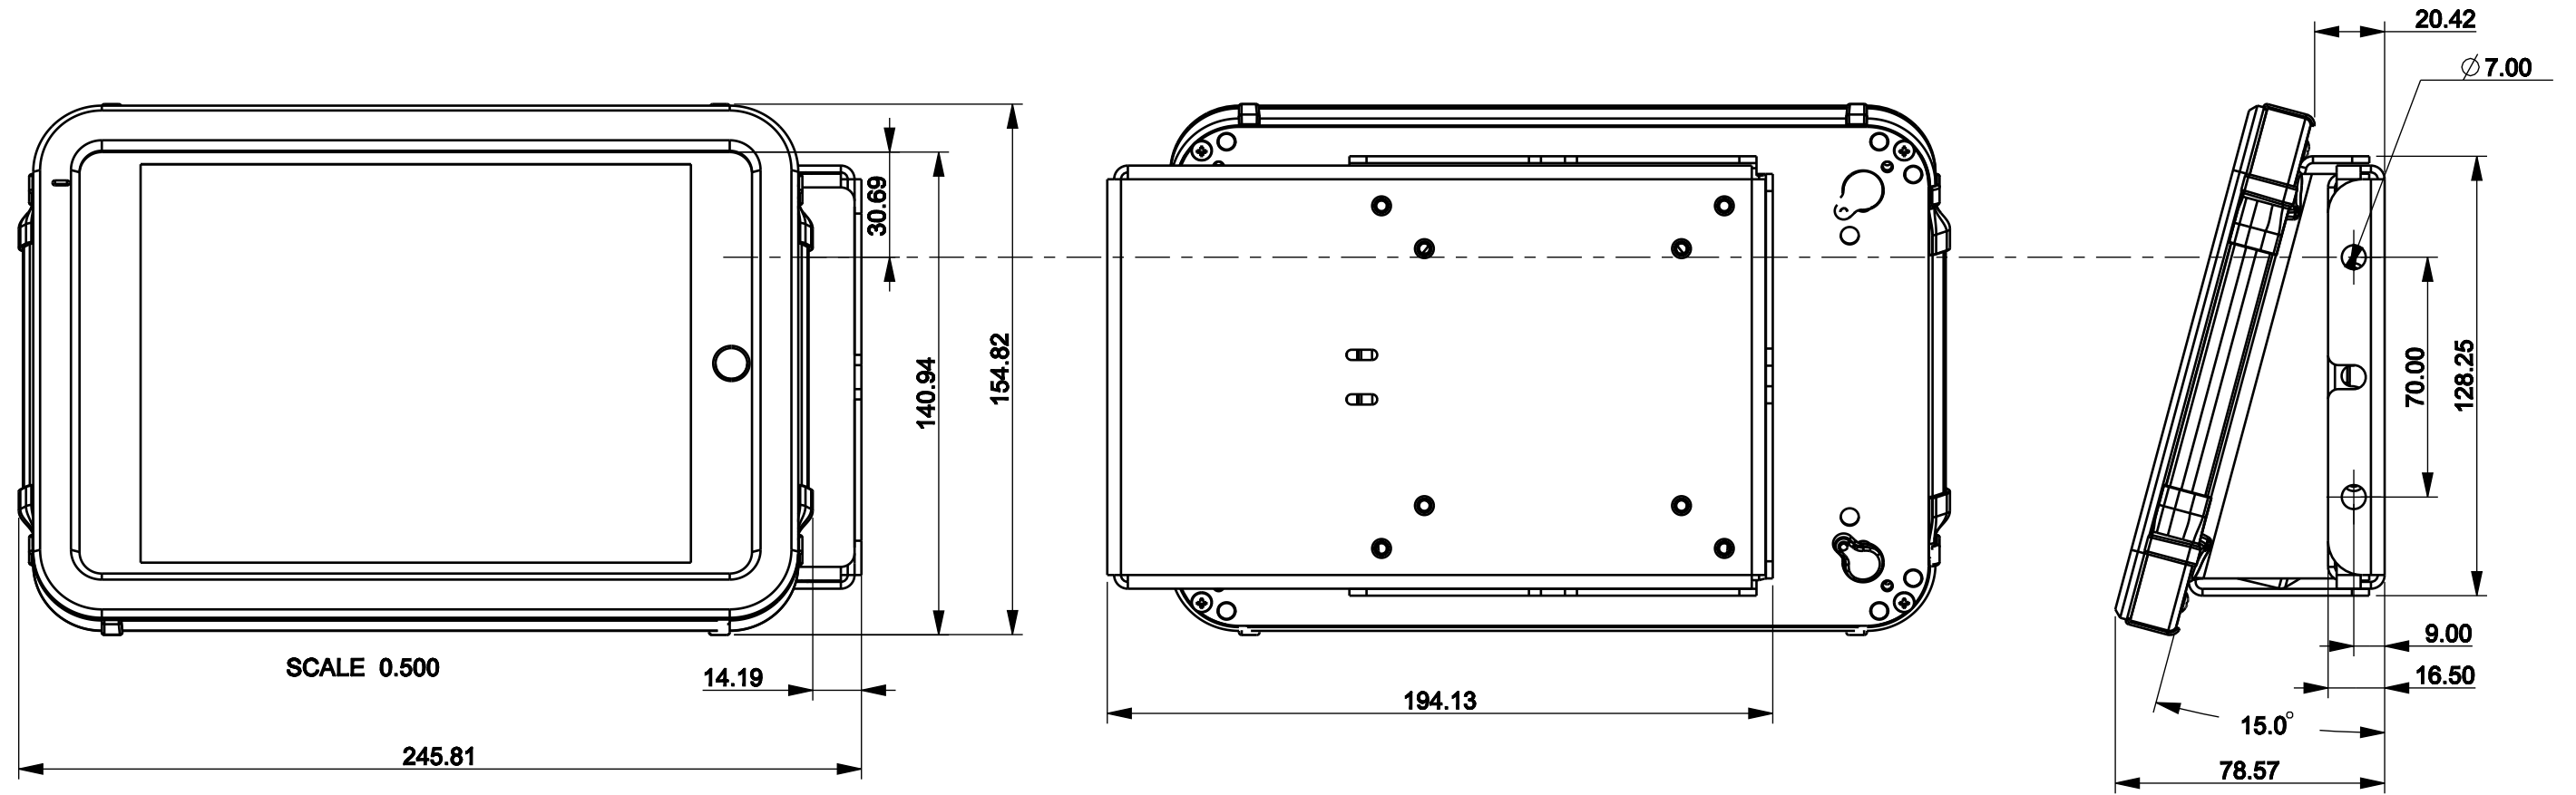

REVISIONS				
ZONE	REV	DESCRIPTION	DATE	APPROVED

TOP OF TOUCH SCREEN

ITEM	DESCRIPTION	PART NUMBER	QTY
2	ENCLOSURE, NEW KORNOS	577-0011-1XX	1
1	BRACKET, SIDE MULLION, W COVER	273-0040	1

UNLESS OTHERWISE SPECIFIED DIMENSIONS ARE IN MM. TOLERANCES ARE: MILLIMETERS ANGLE X± 1.0 MM ± 0.5° X± 0.60 MM XX± 0.25 MM NOTE: XXX± 0.125 MM INCHES-1MM25.4		- DO NOT SCALE DRAWING -	
APPROVALS		DATE	
DRAWN BY			
CHECKED			
ENGINEER			
MATERIAL			
REMOVE ALL BURRS & SHARP CORNERS			

MagTarget

**VISUALTARGET iPad MINI, LIGHTED,
15 DEGREE, SIDE MOUNT**

SIZE B	MODEL NUMBER	DWG NO. 577-0011-1XX_SIDE	REV
MASS 1.488	SCALE 0.333	SHEET SHEET 1 OF 1	

D

D

C

B

A