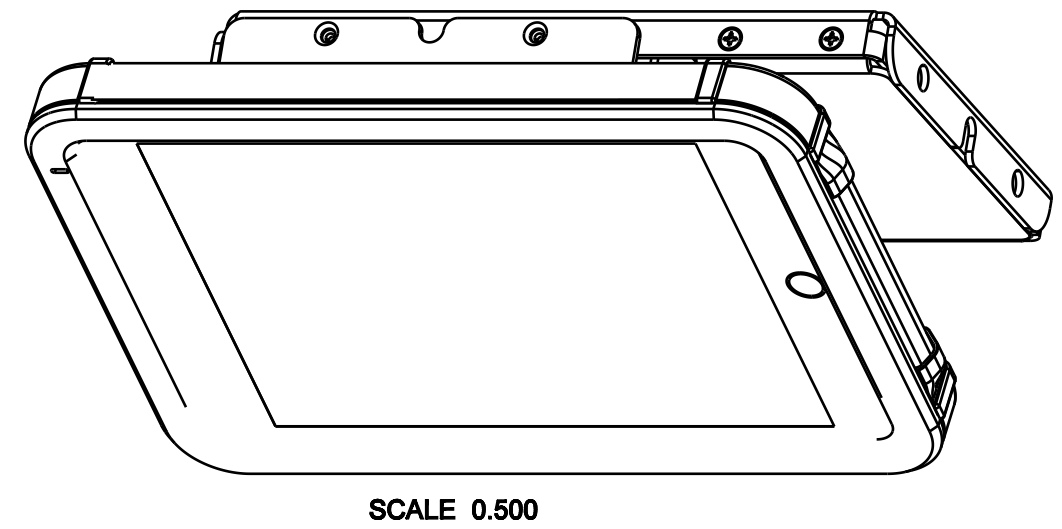

REVISIONS				
ZONE	REV	DESCRIPTION	DATE	APPROVED

TOP OF TOUCH SCREEN

ITEM	DESCRIPTION	PART NUMBER	QTY
2	ENCLOSURE, NEW KORNOS	577-0011-1XX	1
1	BRACKET, SIDE MULLION, W COVER	273-0040	1

UNLESS OTHERWISE SPECIFIED DIMENSIONS ARE IN MM. TOLERANCES ARE: MILLIMETERS ANGLE X± 1.0 MM ± 0.5° X± 0.60 MM XX± 0.25 MM NOTE: XXX± 0.125 MM INCHES-1MM25.4		- DO NOT SCALE DRAWING -	
APPROVALS		DATE	
DRAWN BY			
CHECKED			
ENGINEER			
MATERIAL			
REMOVE ALL BURRS & SHARP CORNERS			

MagTarget

**VISUALTARGET iPad MINI, LIGHTED,
15 DEGREE, SIDE MOUNT**

SIZE B	MODEL NUMBER	DWG NO. 577-0011-1XX_SIDE	REV
MASS 1.488	SCALE 0.333	SHEET SHEET 1 OF 1	

D

D

C

B

A