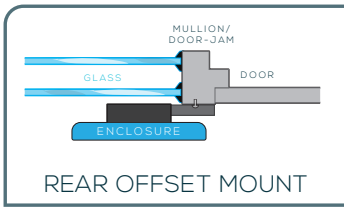

VisualTarget SLIM

for iPad Pro, Air, Mini & Android

SCREEN TILT BRACKET OPTIONS

- 15 Degree*
- 0 Degree (Vertical) and 35 Degree (Desktop)

*Keep iPad readable while mounted at 48 inches to be ADA compliant

EXPLODED MOUNTING VIEW

MOUNT OPTIONS

Options			Brackets			Mounts				Colors	
			15 Degree	0 Degree	35 Degree (Desktop)	Side Mount		Surface or Glass Mount	Rear Offset Mount	Black	Silver
						Long - Air	Short - Mini				
iPad Mini 1-4	Lighted	iPad Wi-Fi	✓	✓			✓	✓	✓	✓	
		Wired Ethernet	✓	✓			✓	✓	✓	✓	
	Slim	iPad Wi-Fi	✓	✓			✓	✓	✓	✓	
		Wired Ethernet	✓	✓			✓	✓	✓	✓	
New iPad (9.7") & Air	Lighted	iPad Wi-Fi	✓	✓	✓		✓	✓	✓	✓	
		Wired Ethernet	✓	✓	✓	✓	✓	✓	✓	✓	
	Slim	iPad Wi-Fi	✓	✓	✓	✓		✓	✓	✓	
		Wired Ethernet	✓	✓	✓	✓		✓	✓	✓	
iPad Pro	Lighted	iPad Wi-Fi	✓	✓				✓	✓	✓	
		Wired Ethernet	✓	✓				✓	✓	✓	
	Slim	iPad Wi-Fi	✓	✓				✓	✓	✓	
		Wired Ethernet	✓	✓				✓	✓	✓	
Samsung Tab A 8"	Lighted	Tablet Wi-Fi	✓	✓			✓	✓	✓	✓	
		Wired Ethernet	✓	✓			✓	✓	✓	✓	
	Slim	Tablet Wi-Fi	✓	✓			✓	✓	✓	✓	
		Wired Ethernet	✓	✓			✓	✓	✓	✓	
Samsung Tab 10.1"	Lighted	Tablet Wi-Fi	✓	✓	✓	✓		✓	✓	✓	
		Wired Ethernet	✓	✓	✓	✓		✓	✓	✓	
	Slim	Tablet Wi-Fi	✓	✓	✓	✓		✓	✓	✓	
		Wired Ethernet	✓	✓	✓	✓		✓	✓	✓	