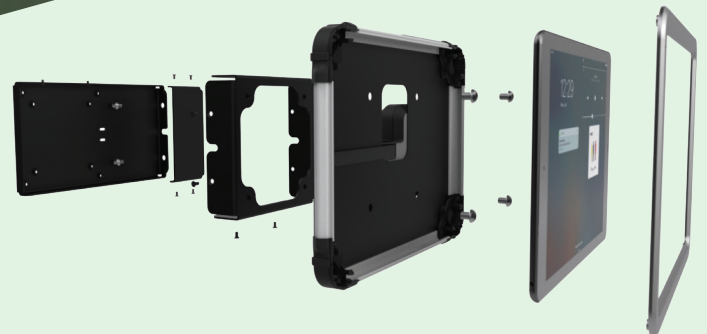

VisualTarget LIGHTED

for iPad Mini, Air & Pro

MOUNT OPTIONS

- Side Mount
- Surface Mount
- Rear Offset Mount
- Glass Mount

COLOR SHIFTING WITH 100+ COLORS AND MORE

- RGB Color Control
- Brightness
- Blinking

EXPLODED MOUNTING VIEW

**VisualTarget Slim and Lighted support
all popular scheduling applications**

info@magtarget.com
magtarget.com/visualtarget

FEATURES:

- Power and data over a single Ethernet line
- Mount to any surface
- Fit all size iPads
- Available on select Android tablets
- ADA compliant

VisualTarget SLIM

for iPad Pro, Air, Mini & Android

SCREEN TILT BRACKET OPTIONS

- 15 Degree*
- 0 Degree (Vertical) and 35 Degree (Desktop)

*Keep iPad readable while mounted at 48 inches to be ADA compliant

EXPLODED MOUNTING VIEW

MOUNT OPTIONS

Options			Brackets			Mounts				Colors	
			15 Degree	0 Degree	35 Degree (Desktop)	Side Mount		Surface or Glass Mount	Rear Offset Mount	Black	Silver
						Long - Air	Short - Mini				
iPad Mini 1-4	Lighted	iPad Wi-Fi	✓	✓			✓	✓	✓	✓	
		Wired Ethernet	✓	✓			✓	✓	✓	✓	
	Slim	iPad Wi-Fi	✓	✓			✓	✓	✓	✓	
		Wired Ethernet	✓	✓			✓	✓	✓	✓	
New iPad (9.7") & Air	Lighted	iPad Wi-Fi	✓	✓	✓		✓	✓	✓	✓	
		Wired Ethernet	✓	✓	✓	✓	✓	✓	✓	✓	
	Slim	iPad Wi-Fi	✓	✓	✓	✓		✓	✓	✓	
		Wired Ethernet	✓	✓	✓	✓		✓	✓	✓	
iPad Pro	Lighted	iPad Wi-Fi	✓	✓				✓	✓	✓	
		Wired Ethernet	✓	✓				✓	✓	✓	
	Slim	iPad Wi-Fi	✓	✓				✓	✓	✓	
		Wired Ethernet	✓	✓				✓	✓	✓	
Samsung Tab A 8"	Lighted	Tablet Wi-Fi	✓	✓			✓	✓	✓	✓	
		Wired Ethernet	✓	✓			✓	✓	✓	✓	
	Slim	Tablet Wi-Fi	✓	✓			✓	✓	✓	✓	
		Wired Ethernet	✓	✓			✓	✓	✓	✓	
Samsung Tab 10.1"	Lighted	Tablet Wi-Fi	✓	✓	✓	✓		✓	✓	✓	
		Wired Ethernet	✓	✓	✓	✓		✓	✓	✓	
	Slim	Tablet Wi-Fi	✓	✓	✓	✓		✓	✓	✓	
		Wired Ethernet	✓	✓	✓	✓		✓	✓	✓	