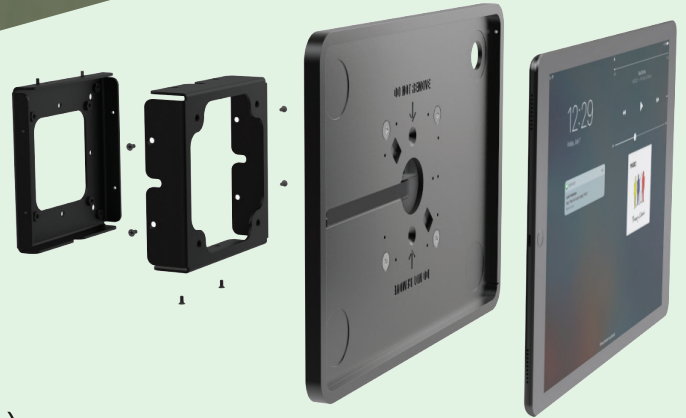

VisualTarget LIGHTED

for iPad Mini, Air & Pro

MOUNT OPTIONS

- Side Mount
- Surface Mount
- Rear Offset Mount
- Glass Mount

COLOR SHIFTING WITH 100+ COLORS AND MORE

- RGB Color Control
- Brightness
- Blinking

EXPLODED MOUNTING VIEW

**VisualTarget Slim and Lighted support
all popular scheduling applications**

info@magtarget.com
magtarget.com/visualtarget

FEATURES:

- Power and data over a single Ethernet line
- Mount to any surface
- Fit all size iPads
- Available on select Android tablets
- ADA compliant

VisualTarget SLIM

for iPad Pro, Air, Mini & Android

SCREEN TILT BRACKET OPTIONS

- 15 Degree*
- 0 Degree (Vertical) and 35 Degree (Desktop)

*Keep iPad readable while mounted at 48 inches to be ADA compliant

EXPLODED MOUNTING VIEW

MOUNT OPTIONS

Options			Brackets			Mounts				Colors	
			15 Degree	0 Degree	35 Degree (Desktop)	Side Mount		Surface or Glass Mount	Rear Offset Mount	Black	Silver
						Long - Air	Short - Mini				
iPad Mini 1-4	Lighted	iPad Wi-Fi	✓	✓			✓	✓	✓	✓	
		Wired Ethernet	✓	✓			✓	✓	✓	✓	
	Slim	iPad Wi-Fi	✓	✓			✓	✓	✓	✓	
		Wired Ethernet	✓	✓			✓	✓	✓	✓	
New iPad (9.7") & Air	Lighted	iPad Wi-Fi	✓	✓	✓		✓	✓	✓	✓	
		Wired Ethernet	✓	✓	✓	✓	✓	✓	✓	✓	
	Slim	iPad Wi-Fi	✓	✓	✓	✓		✓	✓	✓	
		Wired Ethernet	✓	✓	✓	✓		✓	✓	✓	
iPad Pro	Lighted	iPad Wi-Fi	✓	✓				✓	✓	✓	
		Wired Ethernet	✓	✓				✓	✓	✓	
	Slim	iPad Wi-Fi	✓	✓				✓	✓	✓	
		Wired Ethernet	✓	✓				✓	✓	✓	
Samsung Tab A 8"	Lighted	Tablet Wi-Fi	✓	✓			✓	✓	✓	✓	
		Wired Ethernet	✓	✓			✓	✓	✓	✓	
	Slim	Tablet Wi-Fi	✓	✓			✓	✓	✓	✓	
		Wired Ethernet	✓	✓			✓	✓	✓	✓	
Samsung Tab 10.1"	Lighted	Tablet Wi-Fi	✓	✓	✓	✓		✓	✓	✓	
		Wired Ethernet	✓	✓	✓	✓		✓	✓	✓	
	Slim	Tablet Wi-Fi	✓	✓	✓	✓		✓	✓	✓	
		Wired Ethernet	✓	✓	✓	✓		✓	✓	✓	