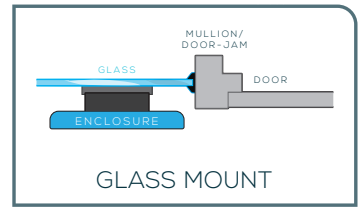

VisualTarget SLIM

for iPad Pro, Air, Mini & Android

SCREEN TILT BRACKET OPTIONS

- 15 Degree*
- 0 Degree (Vertical) and 35 Degree (Desktop)

*Keep iPad readable while mounted at 48 inches to be ADA compliant

EXPLODED MOUNTING VIEW

MOUNT OPTIONS

Options			Brackets			Mounts				Colors	
			15 Degree	0 Degree	35 Degree (Desktop)	Side Mount		Surface or Glass Mount	Rear Offset Mount	Black	Silver
						Long - Air	Short - Mini				
iPad Mini 1-4	Lighted	iPad Wi-Fi	✓	✓			✓	✓	✓	✓	
		Wired Ethernet	✓	✓			✓	✓	✓	✓	
	Slim	iPad Wi-Fi	✓	✓			✓	✓	✓	✓	
		Wired Ethernet	✓	✓			✓	✓	✓	✓	
New iPad (9.7") & Air	Lighted	iPad Wi-Fi	✓	✓	✓		✓	✓	✓	✓	
		Wired Ethernet	✓	✓	✓	✓	✓	✓	✓	✓	
	Slim	iPad Wi-Fi	✓	✓	✓	✓		✓	✓	✓	
		Wired Ethernet	✓	✓	✓	✓		✓	✓	✓	
iPad Pro	Lighted	iPad Wi-Fi	✓	✓				✓	✓	✓	
		Wired Ethernet	✓	✓				✓	✓	✓	
	Slim	iPad Wi-Fi	✓	✓				✓	✓	✓	
		Wired Ethernet	✓	✓				✓	✓	✓	
Samsung Tab A 8"	Lighted	Tablet Wi-Fi	✓	✓			✓	✓	✓	✓	
		Wired Ethernet	✓	✓			✓	✓	✓	✓	
	Slim	Tablet Wi-Fi	✓	✓			✓	✓	✓	✓	
		Wired Ethernet	✓	✓			✓	✓	✓	✓	
Samsung Tab 10.1"	Lighted	Tablet Wi-Fi	✓	✓	✓	✓		✓	✓	✓	
		Wired Ethernet	✓	✓	✓	✓		✓	✓	✓	
	Slim	Tablet Wi-Fi	✓	✓	✓	✓		✓	✓	✓	
		Wired Ethernet	✓	✓	✓	✓		✓	✓	✓	