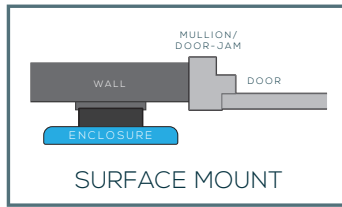

VisualTarget SLIM

for iPad Pro, Air, Mini & Android

SCREEN TILT BRACKET OPTIONS

- 15 Degree*
- 0 Degree (Vertical) and 35 Degree (Desktop)

*Keep iPad readable while mounted at 48 inches to be ADA compliant

EXPLODED MOUNTING VIEW

MOUNT OPTIONS

Options			Brackets			Mounts				Colors	
			15 Degree	0 Degree	35 Degree (Desktop)	Side Mount		Surface or Glass Mount	Rear Offset Mount	Black	Silver
						Long - Air	Short - Mini				
iPad Mini 1-4	Lighted	iPad Wi-Fi	✓	✓			✓	✓	✓	✓	
		Wired Ethernet	✓	✓			✓	✓	✓	✓	
	Slim	iPad Wi-Fi	✓	✓			✓	✓	✓	✓	
		Wired Ethernet	✓	✓			✓	✓	✓	✓	
New iPad (9.7") & Air	Lighted	iPad Wi-Fi	✓	✓	✓		✓	✓	✓	✓	
		Wired Ethernet	✓	✓	✓	✓	✓	✓	✓	✓	
	Slim	iPad Wi-Fi	✓	✓	✓	✓		✓	✓	✓	
		Wired Ethernet	✓	✓	✓	✓		✓	✓	✓	
iPad Pro	Lighted	iPad Wi-Fi	✓	✓				✓	✓	✓	
		Wired Ethernet	✓	✓				✓	✓	✓	
	Slim	iPad Wi-Fi	✓	✓				✓	✓	✓	
		Wired Ethernet	✓	✓				✓	✓	✓	
Samsung Tab A 8"	Lighted	Tablet Wi-Fi	✓	✓			✓	✓	✓	✓	
		Wired Ethernet	✓	✓			✓	✓	✓	✓	
	Slim	Tablet Wi-Fi	✓	✓			✓	✓	✓	✓	
		Wired Ethernet	✓	✓			✓	✓	✓	✓	
Samsung Tab 10.1"	Lighted	Tablet Wi-Fi	✓	✓	✓	✓		✓	✓	✓	
		Wired Ethernet	✓	✓	✓	✓		✓	✓	✓	
	Slim	Tablet Wi-Fi	✓	✓	✓	✓		✓	✓	✓	
		Wired Ethernet	✓	✓	✓	✓		✓	✓	✓	