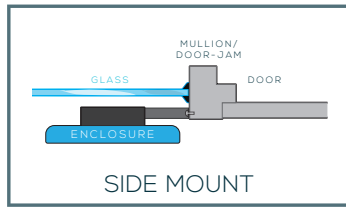

VisualTarget SLIM

for iPad Pro, Air, Mini & Android

SCREEN TILT BRACKET OPTIONS

- 15 Degree*
- 0 Degree (Vertical) and 35 Degree (Desktop)

*Keep iPad readable while mounted at 48 inches to be ADA compliant

EXPLODED MOUNTING VIEW

MOUNT OPTIONS

Options			Brackets			Mounts				Colors	
			15 Degree	0 Degree	35 Degree (Desktop)	Side Mount		Surface or Glass Mount	Rear Offset Mount	Black	Silver
						Long - Air	Short - Mini				
iPad Mini 1-4	Lighted	iPad Wi-Fi	✓	✓			✓	✓	✓	✓	
		Wired Ethernet	✓	✓			✓	✓	✓	✓	
	Slim	iPad Wi-Fi	✓	✓			✓	✓	✓	✓	
		Wired Ethernet	✓	✓			✓	✓	✓	✓	
New iPad (9.7") & Air	Lighted	iPad Wi-Fi	✓	✓	✓		✓	✓	✓	✓	
		Wired Ethernet	✓	✓	✓	✓	✓	✓	✓	✓	
	Slim	iPad Wi-Fi	✓	✓	✓	✓		✓	✓	✓	
		Wired Ethernet	✓	✓	✓	✓		✓	✓	✓	
iPad Pro	Lighted	iPad Wi-Fi	✓	✓				✓	✓	✓	
		Wired Ethernet	✓	✓				✓	✓	✓	
	Slim	iPad Wi-Fi	✓	✓				✓	✓	✓	
		Wired Ethernet	✓	✓				✓	✓	✓	
Samsung Tab A 8"	Lighted	Tablet Wi-Fi	✓	✓			✓	✓	✓	✓	
		Wired Ethernet	✓	✓			✓	✓	✓	✓	
	Slim	Tablet Wi-Fi	✓	✓			✓	✓	✓	✓	
		Wired Ethernet	✓	✓			✓	✓	✓	✓	
Samsung Tab 10.1"	Lighted	Tablet Wi-Fi	✓	✓	✓	✓		✓	✓	✓	
		Wired Ethernet	✓	✓	✓	✓		✓	✓	✓	
	Slim	Tablet Wi-Fi	✓	✓	✓	✓		✓	✓	✓	
		Wired Ethernet	✓	✓	✓	✓		✓	✓	✓	