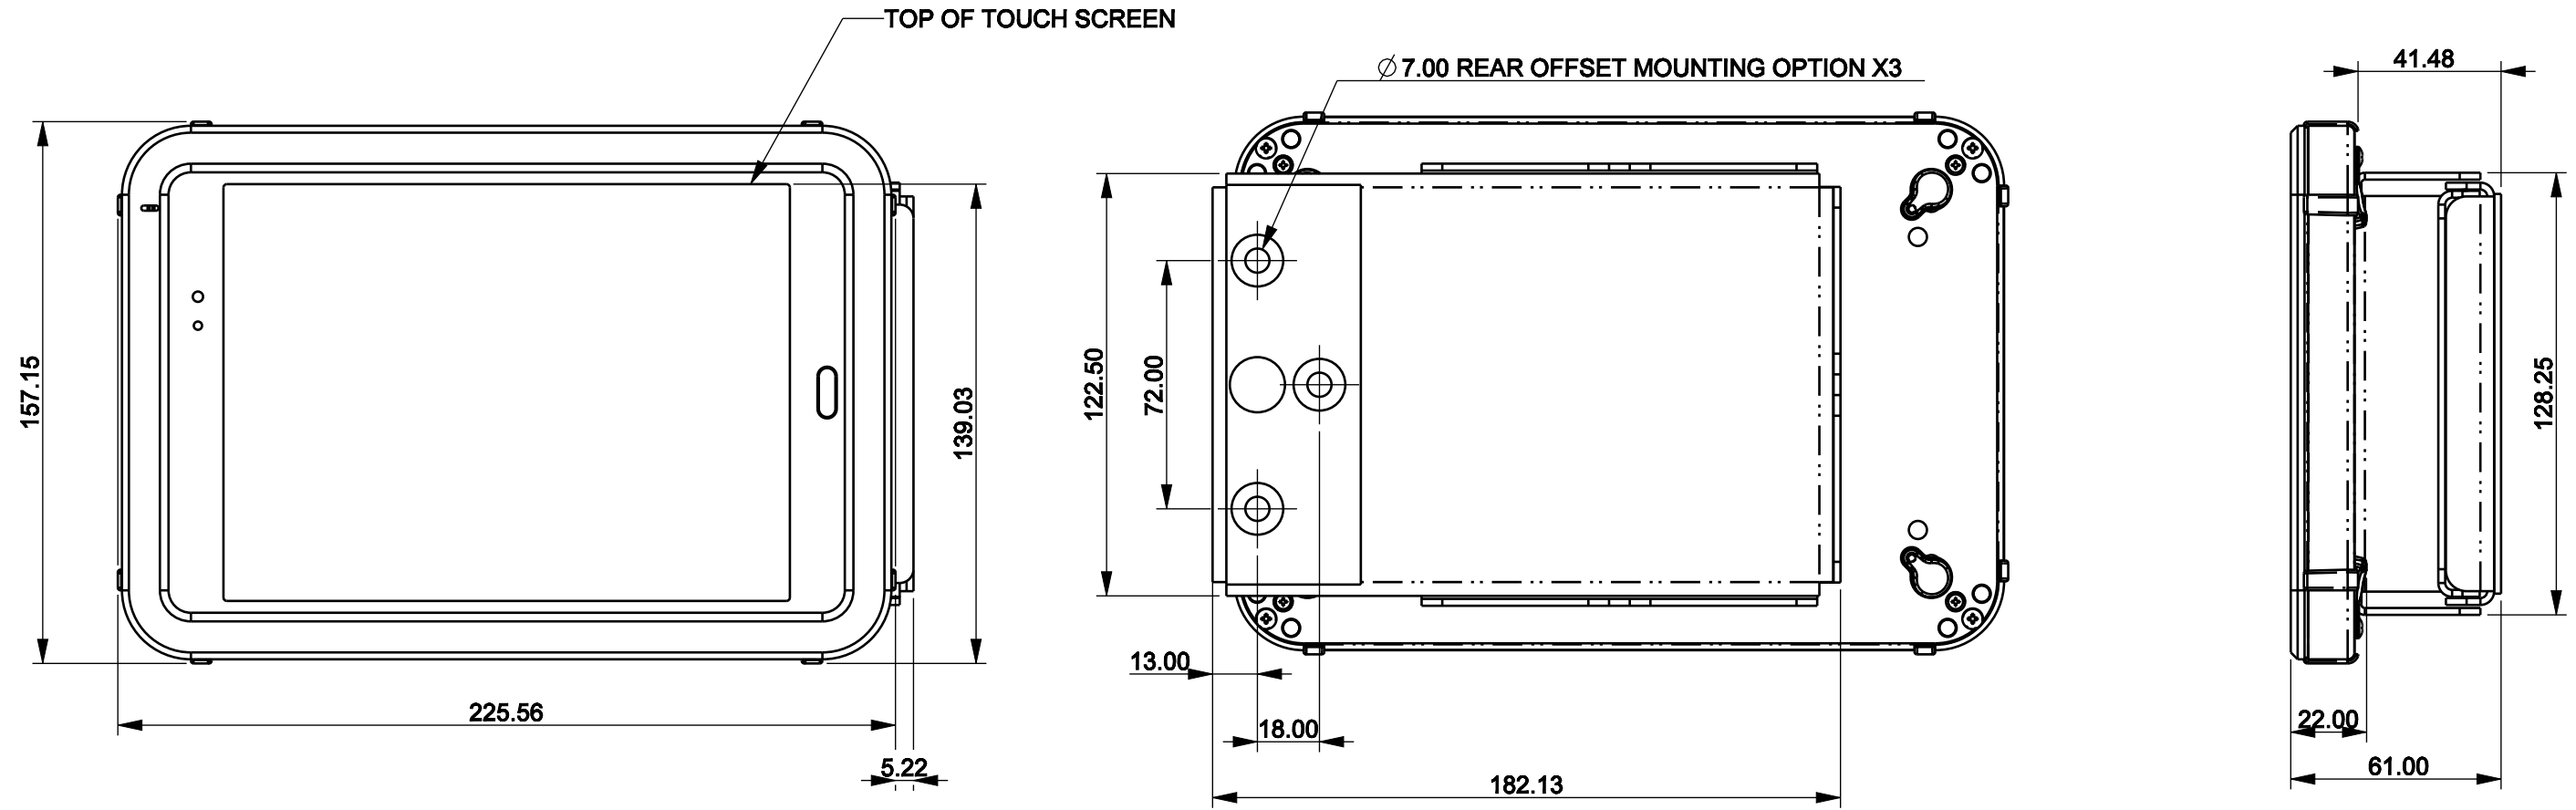

REVISIONS				
ZONE	REV	DESCRIPTION	DATE	APPROVED
			2020-06-02	

ITEM	DESCRIPTION	PART NUMBER	QTY
3	BRACKET, REAR-OFFSET,	273-0041	1
2		580-SUB-ASSM	1
1		273-0028	1

UNLESS OTHERWISE SPECIFIED DIMENSIONS ARE IN MM. TOLERANCES ARE: MILLIMETERS ANGLES X ± 1.0 MM ± 0.5 .X ± 0.50 MM .XX ± 0.25 MM .XXX ± 0.125MM NOTE: INCHES=MM/25.4		- DO NOT SCALE DRAWING - APPROVALS DATE DRAWN BY CHECKED ENGINEER MATERIAL REMOVE ALL BURRS & SHARP CORNERS				
VISUALTARGET 8" SAMSUNG TAB-A T350, NO LIGHTS 0 DEGREE, REAROFFSET MOUNT						
FINISH	SIZE B	MODEL NUMBER	DWG NO. 580-0000-000-REAROFFSET	REV		
	MASS 0.573	SCALE 0.500	SHEET SHEET 1 OF 1			