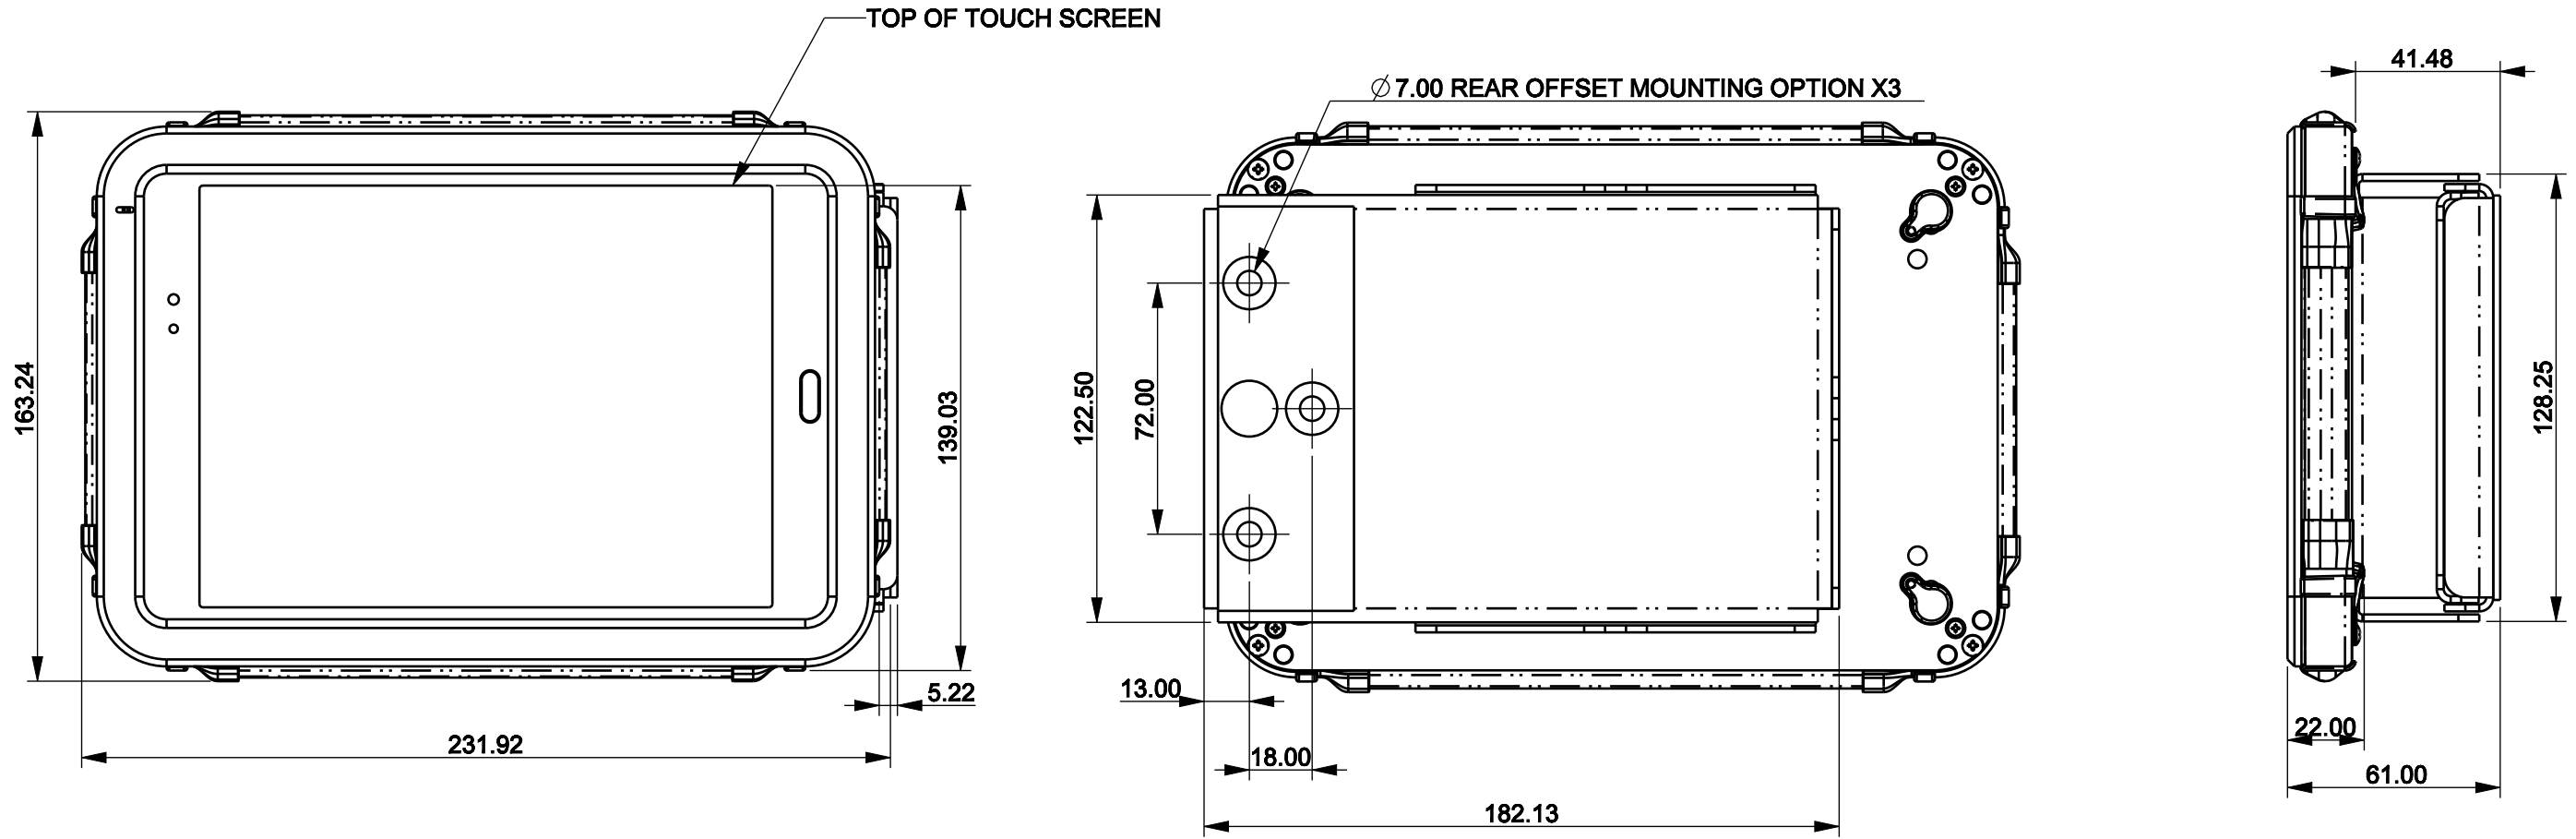

REVISIONS				
ZONE	REV	DESCRIPTION	DATE	APPROVED
			2020-06-02	

ITEM	DESCRIPTION	PART NUMBER	QTY
3	BRACKET, REAR-OFFSET,	273-0041	1
2		580-SUB-ASSM	1
1		273-0028	1

UNLESS OTHERWISE SPECIFIED DIMENSIONS ARE IN MM. TOLERANCES ARE: MILLIMETERS ANGLES X ± 1.0 MM ± 0.5 .X ± 0.50 MM .XX ± 0.25 MM NOTE: .XXX ± 0.125MM INCHES=MM/25.4		- DO NOT SCALE DRAWING - APPROVALS DATE DRAWN BY CHECKED ENGINEER MATERIAL REMOVE ALL BURRS & SHARP CORNERS				
VISUALTARGET 8" SAMSUNG TAB-A T350, 4 LIGHTS 0 DEGREE, REAROFFSET MOUNT						
FINISH	SIZE B	MODEL NUMBER	DWG NO. 580-1111-000-REAROFFSET	REV		
	MASS 0.579	SCALE 0.500	SHEET SHEET 1 OF 1			